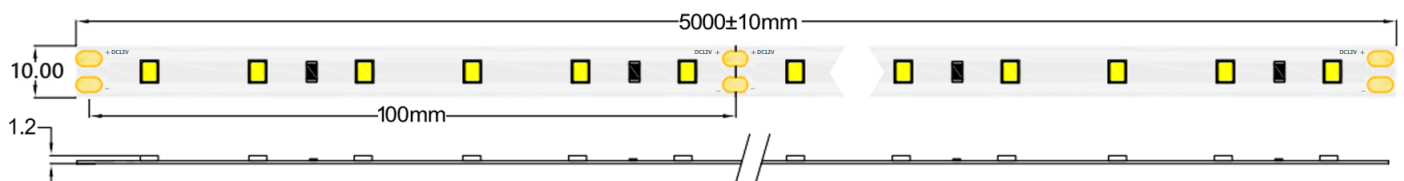

HQS-12W-60LED-WW-WP-12V

Professional Led Strip, 12 W/m

■ Features:

- Double copper layer
- Can be cut every segment 5 cm
- 3 years warranty

TECHNICAL DETAILS

MODEL	HQS-12W-60LED-WW-WP-12V	EPREL
Supply voltage	12V ± 0.5Vdc	
Power	12W/m (30W/reel)	
Current	1 A/m (5A/roll)	
Power per reel	60W	
Color temperature	3000K	
Beam angle	120°	
Luminous flux	1180 lm/m (5900lm/roll)	
CRI	>80	
Maximum length for one sided supply	5m	
IP protection degree	IP64	
Working temperature	-25°C ÷ 50°C	
Storage temperature	-25°C ÷ 60°C	
LED QTY	60 LEDs/m (300 LEDs/reel)	
Width PCB	10mm	
Cut section	50mm	
Connection wire	2 x AWG20 (0.52 mm2) stranded wire, length = 140 mm: V+: red: V-:black.	
Dimensions (L x W x H)	5000 x 10 x 1.2 mm	
Packing	5m / reel (bag)	

MW LIGHTING

HQS-12W-60LED-WW-WP-12V

6 kWh/1000h

MECHANICAL SPECIFICATION:

X-ON Electronics

Largest Supplier of Electrical and Electronic Components

Click to view similar products for [LED Lighting Bars and Strips](#) category: