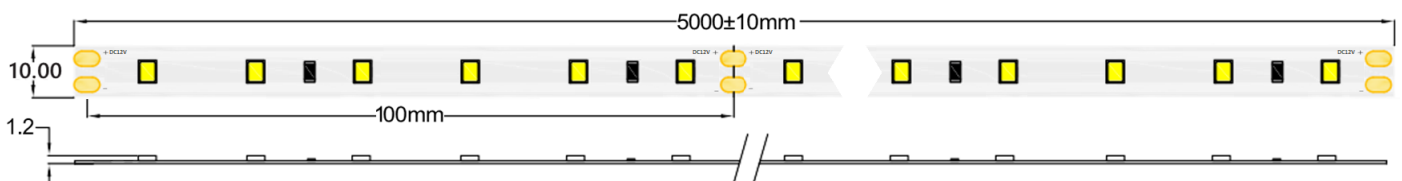

MECHANICAL SPECIFICATION: