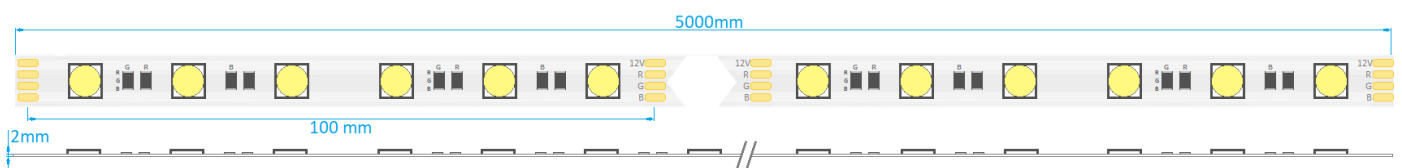

HQS-14.4W-60LED-RGB-24V

Professional Led Strip, 14.4 W/m

■ Features:

- Double copper layer
- Enhanced 5050 LEDs
- 3 years warranty

TECHNICAL DETAILS

MODEL	HQS-14.4W-60LED-RGB-24V
Supply voltage	24V ± 0.5Vdc
Power (max)	14.4W/m (72W/reel)
Current	0.6 A/m (3A/roll)
Power per reel	72W
Wavelength range	R: 620 - 630 nm, G: 520 - 530 nm, B: 460 - 470 nm
Beam angle	120°
Lumens flux per meter	R: 120 - 150 lm, G: 400 - 480 lm, B: 70 - 90 lm
Maximum length for one sided supply	5m
IP protection degree	IP20
Working temperature	-25°C ÷ 50°C
Storage temperature	-25°C ÷ 60°C
LED QTY	60 LEDs/m (300 LEDs/reel)
Width PCB	10mm
Cut section	100mm
Connection wire	4 x AWG20 (0.52 mm ²) stranded wire, length = 140 mm: V+: red: V-:black.
Dimensions (L x W x H)	5000 x 10 x 1.2 mm
Packing	5m / reel (bag)

MECHANICAL SPECIFICATION:

X-ON Electronics

Largest Supplier of Electrical and Electronic Components

Click to view similar products for [LED Lighting Bars and Strips](#) category:

Click to view products by [POS manufacturer](#):