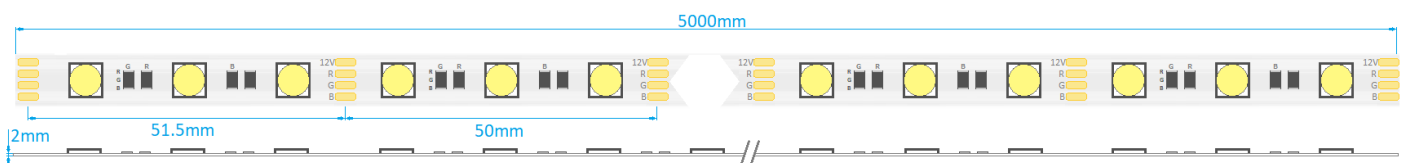

MECHANICAL SPECIFICATION: