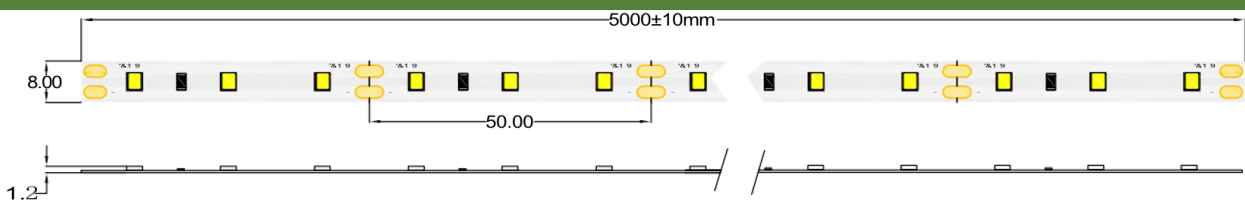

HQS-6W-60LED-NW-12V

Professional Led Strip, 6 W/m

■ Features:

- Double copper layer
- Can be cut every segment 5 cm
- 3 years warranty

TECHNICAL DETAILS

MODEL	HQS-6W-60LED-NW-12V	EPREL
Supply voltage	12V ± 0.5Vdc	
Power	6W/m (30W/reel)	
Current	0.5 A/m (2.5A/roll)	
Power per reel	30W	
Color temperature	4000K	
Beam angle	120°	
Luminous flux	640 lm/m (3010lm/roll)	
CRI	>80	
Maximum length for one sided supply	5m	
IP protection degree	IP33	
Working temperature	-25°C ÷ 50°C	
Storage temperature	-25°C ÷ 60°C	
LED QTY	60 LEDs/m (300 LEDs/reel)	
Width PCB	8mm	
Cut section	50mm	
Connection wire	2 x AWG20 (0.52 mm ²) stranded wire, length = 140 mm: V+: red: V-:black.	
Dimensions (L x W x H)	5000 x 8 x 1.2 mm	
Packing	5m / reel (bag)	

MECHANICAL SPECIFICATION:

X-ON Electronics

Largest Supplier of Electrical and Electronic Components

Click to view similar products for [LED Lighting Bars and Strips category](#):

Click to view products by [POS manufacturer](#):