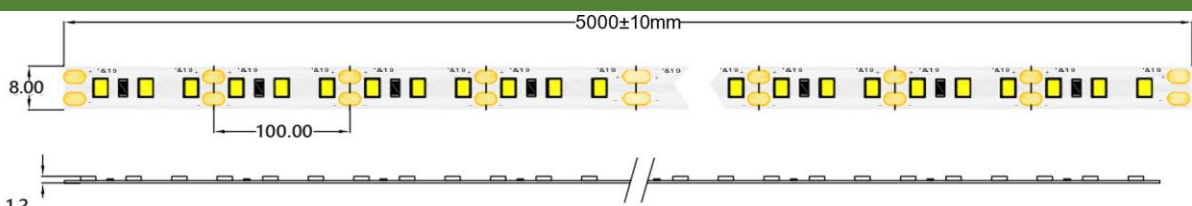

HQS-6W-60LED-NW-24V

Professional Led Strip, 6 W/m

4000K
NEUTRAL WHITE

■ Features:

- Double copper layer
- Can be cut every segment 10 cm
- 3 years warranty

TECHNICAL DETAILS

MODEL	HQS-6W-60LED-NW-24V	EPREL
Supply voltage	24V ± 0.5Vdc	
Power	6W/m (30W/reel)	
Current	0.25 A/m (1.25A/roll)	
Power per reel	30W	
Color temperature	4000K	
Beam angle	120°	
Luminous flux	640 lm/m (3010lm/roll)	
CRI	>80	
Maximum length for one sided supply	5m	
IP protection degree	IP33	
Working temperature	-25°C ÷ 50°C	
Storage temperature	-30°C ÷ 60°C	
LED QTY	60 LEDs/m (300 LEDs/reel)	
Width PCB	8mm	
Cut section	50mm	
Connection wire	2 x AWG20 (0.52 mm ²) stranded wire, length = 140 mm: V+: red: V-:black.	
Dimensions (L x W x H)	5000 x 8 x 1.2 mm	
Packing	5m / reel (bag)	

3
kWh/1000h

2019/2015

MECHANICAL SPECIFICATION:

X-ON Electronics

Largest Supplier of Electrical and Electronic Components

Click to view similar products for [LED Lighting Bars and Strips](#) category:

Click to view products by [POS manufacturer](#):