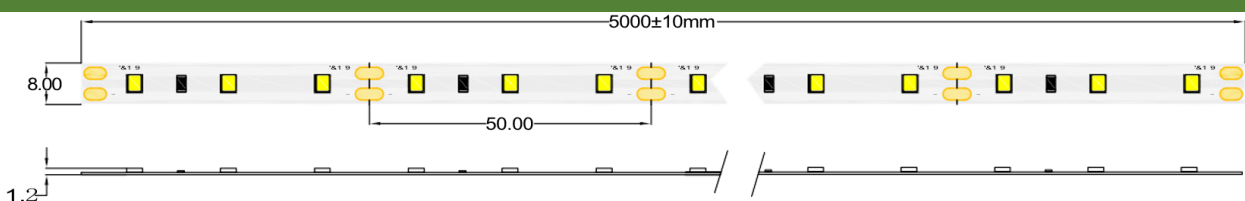

HQS-6W-60LED-NW-WP-12V

Professional Led Strip, 6 W/m

■ Features:

- Double copper layer
- Can be cut every segment 5 cm
- 3 years warranty

TECHNICAL DETAILS

MODEL	HQS-6W-60LED-NW-WP-12V	EPREL
Supply voltage	12V ± 0.5Vdc	
Power	6W/m (30W/reel)	
Current	0.5 A/m (2.5A/roll)	
Power per reel	30W	
Color temperature	4000K	
Beam angle	120°	
Luminous flux	640 lm/m (3010lm/roll)	
CRI	>80	
Maximum length for one sided supply	5m	
IP protection degree	IP64	
Working temperature	-25°C ÷ 50°C	
Storage temperature	-25°C ÷ 60°C	
LED QTY	60 LEDs/m (300 LEDs/reel)	
Width PCB	8mm	
Cut section	50mm	
Connection wire	2 x AWG20 (0.52 mm ²) stranded wire, length = 140 mm: V+: red; V-:black.	
Dimensions (L x W x H)	5000 x 8 x 1.2 mm	
Packing	5m / reel (bag)	

MW LIGHTING
HQS-6W-60LED-NW-WP-12V

3
kWh/1000h

2019/2015

MECHANICAL SPECIFICATION:

X-ON Electronics

Largest Supplier of Electrical and Electronic Components

Click to view similar products for [LED Lighting Bars and Strips](#) category: