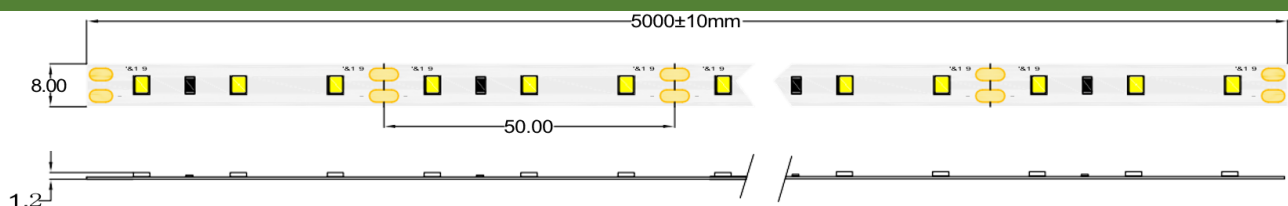

MECHANICAL SPECIFICATION: