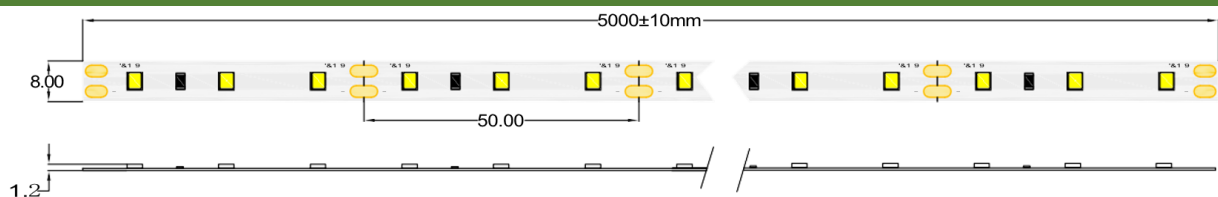

HQS-6W-60LED-WW-12V

Professional Led Strip, 6 W/m

3000K
WARM WHITE

■ Features:

- Double copper layer
- Can be cut every segment 5 cm
- 3 years warranty

TECHNICAL DETAILS

MODEL	HQS-6W-60LED-WW-12V	EPREL
Supply voltage	12V ± 0.5Vdc	
Power	6W/m (30W/reel)	
Current	0.5 A/m (2.5A/roll)	
Power per reel	30W	
Color temperature	3000K	
Beam angle	120°	
Luminous flux	620 lm/m (3010lm/roll)	
CRI	>80	
Maximum length for one sided supply	5m	
IP protection degree	IP33	
Working temperature	-25°C ÷ 50°C	
Storage temperature	-30°C ÷ 60°C	
LED QTY	60 LEDs/m (300 LEDs/reel)	
Width PCB	8mm	
Cut section	50mm	
Connection wire	2 x AWG20 (0.52 mm ²) stranded wire, length = 140 mm: V+: red: V-:black.	
Dimensions (L x W x H)	5000 x 8 x 1.2 mm	
Packing	5m / reel (bag)	

MW LIGHTING

HQS-6W-60LED-WW-12V

3 kWh/1000h

2019/2015

MECHANICAL SPECIFICATION:

X-ON Electronics

Largest Supplier of Electrical and Electronic Components

Click to view similar products for [LED Lighting Bars and Strips category](#):