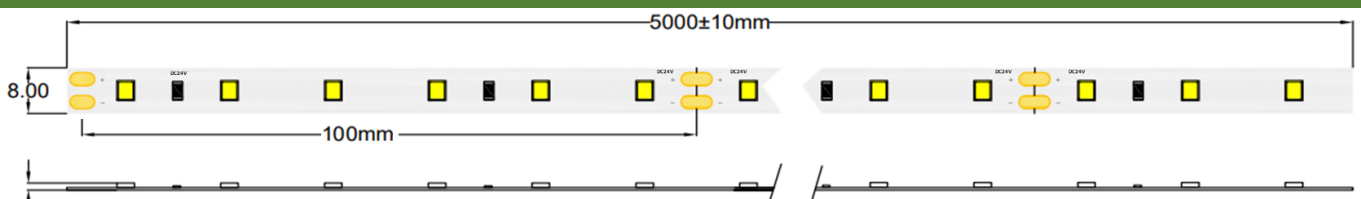

MECHANICAL SPECIFICATION: