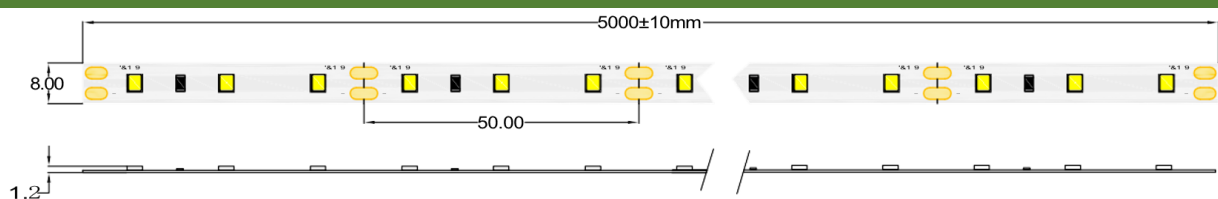

MECHANICAL SPECIFICATION: