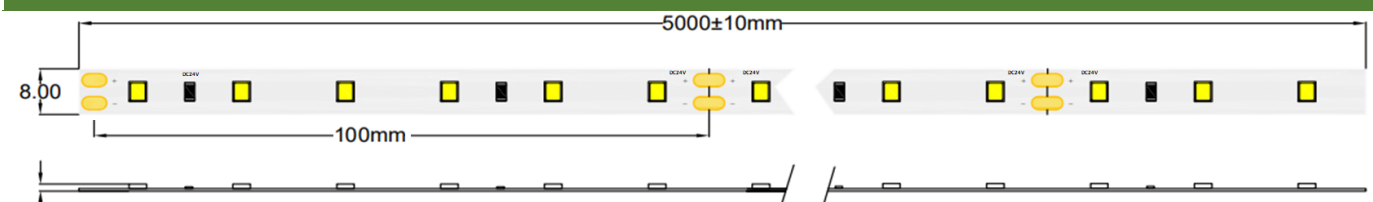

HQS-6W-60LED-WW-WP-24V

Professional Led Strip, 6 W/m

3000K
WARM WHITE

■ Features:

- Double copper layer
- Can be cut every segment 10 cm
- 3 years warranty

TECHNICAL DETAILS

MODEL	HQS-6W-60LED-WW-WP-24V	EPREL
Supply voltage	24V ± 0.5Vdc	
Power	6W/m (30W/reel)	
Current	0.25 A/m (1.25A/roll)	
Power per reel	30W	
Color temperature	3000K	
Beam angle	120°	
Luminous flux	620 lm/m (3010lm/roll)	
CRI	>80	
Maximum length for one sided supply	5m	
IP protection degree	IP64	
Working temperature	-25°C ÷ 50°C	
Storage temperature	-30°C ÷ 60°C	
LED QTY	60 LEDs/m (300 LEDs/reel)	
Width PCB	8mm	
Cut section	100mm	
Connection wire	2 x AWG20 (0.52 mm ²) stranded wire, length = 140 mm: V+: red: V-:black.	
Dimensions (L x W x H)	5000 x 8 x 1.2 mm	
Packing	5m / reel (bag)	

3
kWh/1000h

2019/2015

MECHANICAL SPECIFICATION:

X-ON Electronics

Largest Supplier of Electrical and Electronic Components

Click to view similar products for [LED Lighting Bars and Strips](#) category:

Click to view products by [POS manufacturer](#):