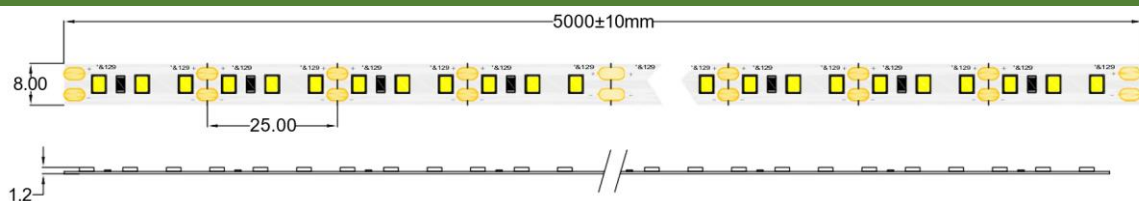

HQS-9.6W-120LED-NW-12V

Professional Led Strip, 9.6 W/m

■ Features:

- Double copper layer
- Can be cut every segment 2.5 cm
- 3 years warranty

TECHNICAL DETAILS

MODEL	HQS-9.6W-120LED-NW-12V
Supply voltage	12V ± 0.5Vdc
Power	9.6W/m (48W/reel)
Current	0.8 A/m (4A/roll)
Power per reel	48W
Color temperature	4000K
Beam angle	120°
Luminous flux	1040 lm/m (5200lm/roll)
CRI	>80
Maximum length for one sided supply	5m
IP protection degree	IP33
Working temperature	-25°C ÷ 50°C
Storage temperature	-30°C ÷ 60°C
LED QTY	120 LEDs/m (600 LEDs/reel)
Width PCB	8mm
Cut section	25mm
Connection wire	2 x AWG20 (0.52 mm ²) stranded wire, length = 140 mm: V+: red: V-:black.
Dimensions (L x W x H)	5000 x 8 x 1.2 mm
Packing	5m / reel (bag)

5 kWh/1000h

2019/2015

MECHANICAL SPECIFICATION:

X-ON Electronics

Largest Supplier of Electrical and Electronic Components

Click to view similar products for [LED Lighting Bars and Strips](#) category:

Click to view products by [POS manufacturer](#):