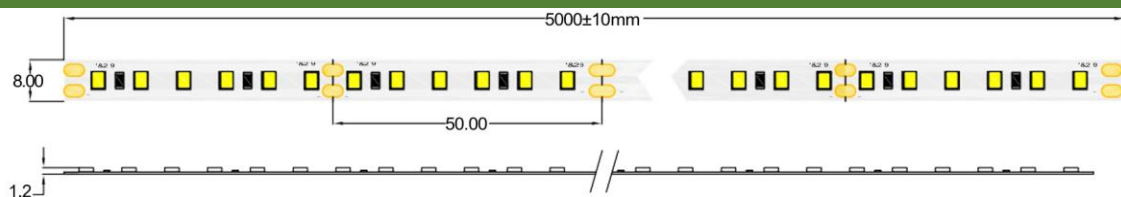

MECHANICAL SPECIFICATION: