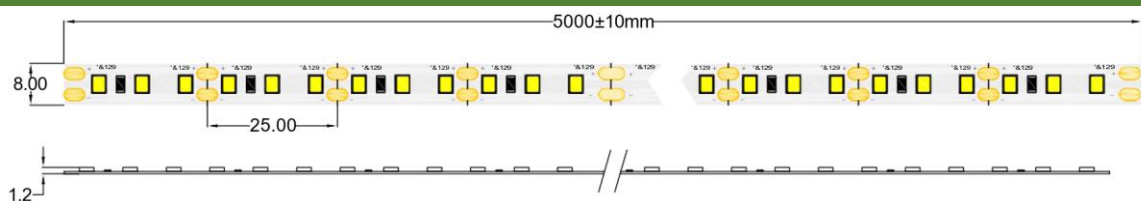

MECHANICAL SPECIFICATION: