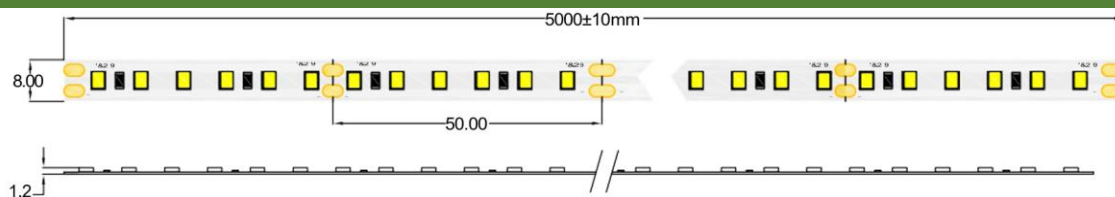

MECHANICAL SPECIFICATION: