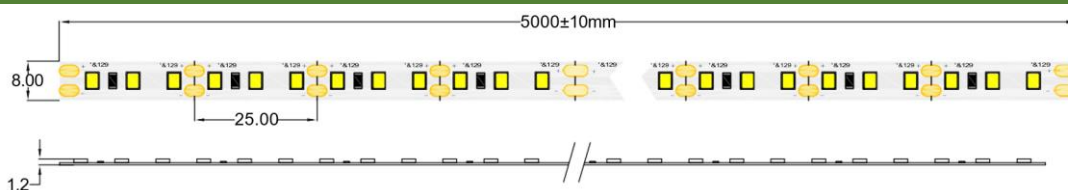

MECHANICAL SPECIFICATION: