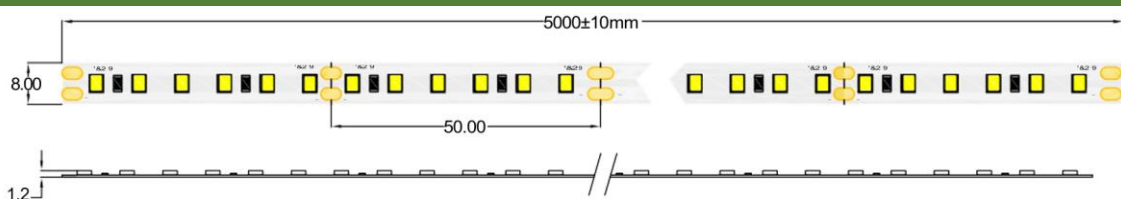

HQS-9.6W-120LED-W-24V

Professional Led Strip, 9.6 W/m

■ Features:

- Double copper layer
- Can be cut every segment 5 cm
- 3 years warranty

6500K
WHITE

TECHNICAL DETAILS

MODEL	HQS-9.6W-120LED-W-24V	EPREL
Supply voltage	24V ± 0.5Vdc	
Power	9.6W/m (48W/reel)	
Current	0.4 A/m (2A/roll)	
Power per reel	48W	
Color temperature	6500K	
Beam angle	120°	
Luminous flux	1060 lm/m (5300lm/roll)	
CRI	>80	
Maximum length for one sided supply	5m	
IP protection degree	IP33	
Working temperature	-25°C ÷ 50°C	
Storage temperature	-30°C ÷ 60°C	
LED QTY	120 LEDs/m (600 LEDs/reel)	
Width PCB	8mm	
Cut section	50mm	
Connection wire	2 x AWG20 (0.52 mm ²) stranded wire, length = 140 mm: V+: red: V-:black.	
Dimensions (L x W x H)	5000 x 8 x 1.2 mm	
Packing	5m / reel (bag)	

MW LIGHTING
HQS-9.6W-120LED-W-24V

5
kWh/1000h

2019/2015

MECHANICAL SPECIFICATION:

X-ON Electronics

Largest Supplier of Electrical and Electronic Components

Click to view similar products for [LED Lighting Bars and Strips](#) category: