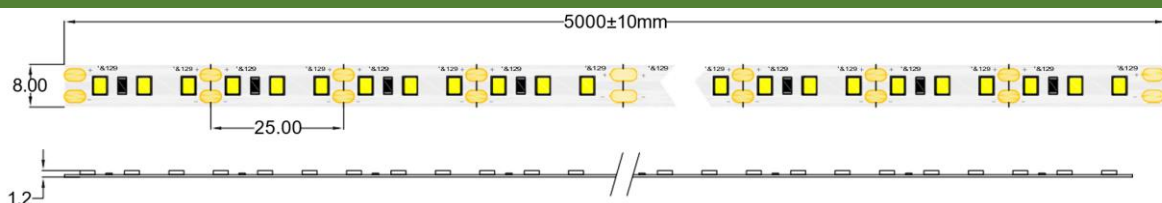

HQS-9.6W-120LED-WW-12V

Professional Led Strip, 9.6 W/m

■ Features:

- Double copper layer
- Can be cut every segment 2.5 cm
- 3 years warranty

TECHNICAL DETAILS

MODEL	HQS-9.6W-120LED-WW-12V	EPREL
Supply voltage	12V ± 0.5Vdc	
Power	9.6W/m (48W/reel)	
Current	0.8 A/m (4A/roll)	
Power per reel	48W	
Color temperature	3000K	
Beam angle	120°	
Luminous flux	1020 lm/m (5100lm/roll)	
CRI	>80	
Maximum length for one sided supply	5m	
IP protection degree	IP33	
Working temperature	-25°C ÷ 50°C	
Storage temperature	-30°C ÷ 60°C	
LED QTY	120 LEDs/m (600 LEDs/reel)	
Width PCB	8mm	
Cut section	25mm	
Connection wire	2 x AWG20 (0.52 mm ²) stranded wire, length = 140 mm: V+: red: V-:black.	
Dimensions (L x W x H)	5000 x 8 x 1.2 mm	
Packing	5m / reel (bag)	

MW LIGHTING
HQS-9.6W-120LED-WW-12V

5
kWh/1000h

2019/2015

MECHANICAL SPECIFICATION:

X-ON Electronics

Largest Supplier of Electrical and Electronic Components

Click to view similar products for [LED Lighting Bars and Strips](#) category: