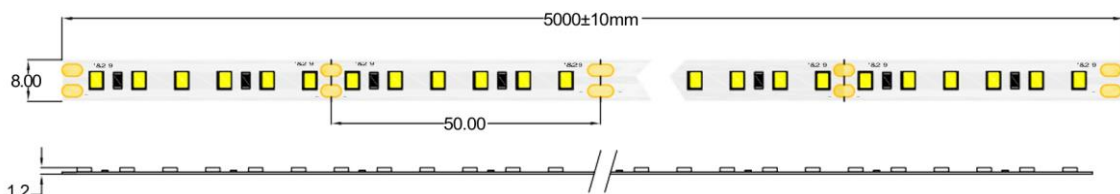

HQS-9.6W-120LED-WW-24V

Professional Led Strip, 9.6 W/m

3000K
WARM WHITE

■ Features:

- Double copper layer
- Can be cut every segment 5 cm
- 3 years warranty

TECHNICAL DETAILS

MODEL	HQS-9.6W-120LED-WW-24V	EPREL
Supply voltage	24V ± 0.5Vdc	
Power	9.6W/m (48W/reel)	
Current	0.4 A/m (2A/roll)	
Power per reel	48W	
Color temperature	3000K	
Beam angle	120°	
Luminous flux	980 lm/m (4900lm/roll)	
CRI	>80	
Maximum length for one sided supply	5m	
IP protection degree	IP33	
Working temperature	-25°C ÷ 50°C	
Storage temperature	-30°C ÷ 60°C	
LED QTY	120 LEDs/m (600 LEDs/reel)	
Width PCB	8mm	
Cut section	50mm	
Connection wire	2 x AWG20 (0.52 mm2) stranded wire, length = 140 mm: V+: red: V-:black.	
Dimensions (L x W x H)	5000 x 8 x 1.2 mm	
Packing	5m / reel (bag)	

MW LIGHTING
HQS-9.6W-120LED-WW-24V

5
kWh/1000h

2019/2015

MECHANICAL SPECIFICATION:

X-ON Electronics

Largest Supplier of Electrical and Electronic Components

Click to view similar products for [LED Lighting Bars and Strips](#) category: