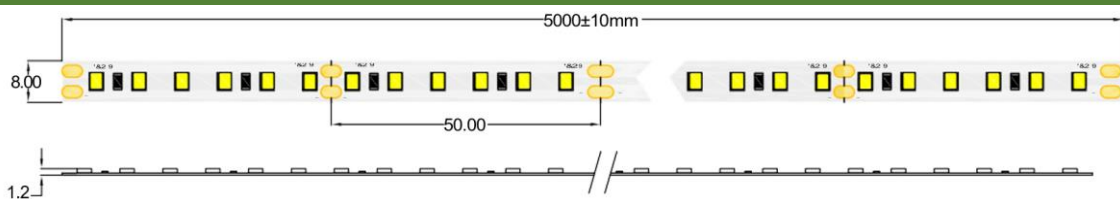

HQS-9.6W-120LED-WW-WP-24V

Professional Led Strip, 9.6 W/m

3000K
WARM WHITE

■ Features:

- Double copper layer
- Can be cut every segment 5 cm
- 3 years warranty

TECHNICAL DETAILS

MODEL	HQS-9.6W-120LED-WW-WP-24V	EPREL
Supply voltage	24V ± 0.5Vdc	
Power	9.6W/m (48W/reel)	
Current	0.4 A/m (2A/roll)	
Power per reel	48W	
Color temperature	3000K	
Beam angle	120°	
Luminous flux	980 lm/m (4900lm/roll)	
CRI	>80	
Maximum length for one sided supply	5m	
IP protection degree	IP64	
Working temperature	-25°C ÷ 50°C	
Storage temperature	-30°C ÷ 60°C	
LED QTY	120 LEDs/m (600 LEDs/reel)	
Width PCB	8mm	
Cut section	50mm	
Connection wire	2 x AWG20 (0.52 mm ²) stranded wire, length = 140 mm: V+: red: V-:black.	
Dimensions (L x W x H)	5000 x 8 x 1.2 mm	
Packing	5m / reel (bag)	

MW LIGHTING
HQS-9.6W-120LED-WW-WP-24V

5
kWh/1000h

2019/2015

MECHANICAL SPECIFICATION:

X-ON Electronics

Largest Supplier of Electrical and Electronic Components

Click to view similar products for [LED Lighting Bars and Strips](#) category: