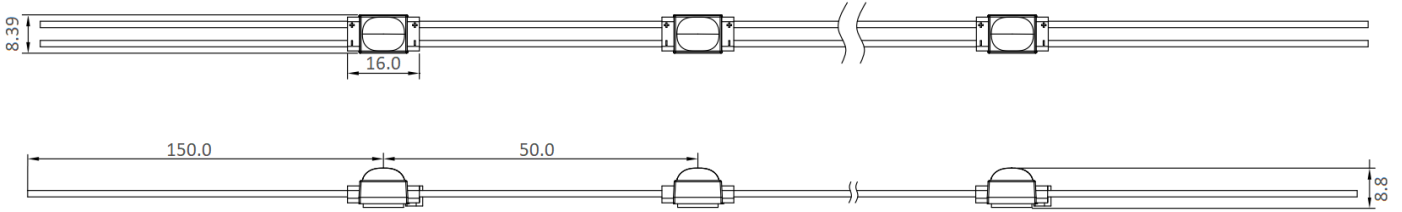

## TECHNICAL DETAILS

MODEL	MINIOVAL-1W
Supply voltage	12V DC
Power consumption per module	0.36W
Chain power consumption	36W
Current consumption per module	30mA
LED diodes	EPISTAR - 2835
Quantity of LEDs	1
Light color	White (~6500K)
Luminous flux	41lm (W)
Luminous flux density	114lm (W)
Color rendering index - CRI	≥70
Beam angle	170° x 130°
Current stabilization	No
Dimming	Yes
Module dimensions (L x W x H)	16 x 9 x 9mm
Cable length	34mm
Number of modules in 1m	20
Box weight	14kg
Packing	Chain – 100pcs / Bag – 100pcs / Box – 6000pcs
Montage	Adhesive tape / mounting screw
Lifetime	L70B50 > 50000h
Working temperature	-25°C ÷ 55°C
IP protection	IP67
Warranty	5 years

## Dimensions