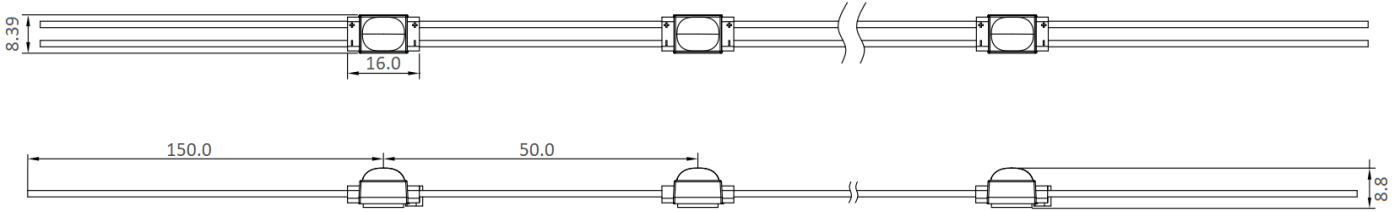

MINIOVAL-1WW

Professional Led Modules; **2.5-8CM** 3D letters, lightboxes

■ Features:

- luminous efficacy 114 lm/W
- for indoor and outdoor use
- 100 pcs in chain

UK
CA

CE

TECHNICAL DETAILS

12V
DC

0.36

170°
x
130°

IP
67

40 lm

5
YEARS
WARRANTY

50000h

PWM

| MODEL | MINIOVAL-1WW |
|--------------------------------|---|
| Supply voltage | 12V DC |
| Power consumption per module | 0.36W |
| Chain power consumption | 36W |
| Current consumption per module | 30mA |
| LED diodes | EPISTAR - 2835 |
| Quantity of LEDs | 1 |
| Light color | Warm White (~3000K) |
| Luminous flux | 40lm |
| Luminous flux density | 112lm/W |
| Color rendering index - CRI | ≥70 |
| Beam angle | 170° x 130° |
| Current stabilization | No |
| Dimming | Yes |
| Module dimensions (L x W x H) | 16 x 9 x 9mm |
| Cable length | 34mm |
| Number of modules in 1m | 20 |
| Box weight | 14kg |
| Packing | Chain – 100pcs / Bag – 100pcs / Box – 6000pcs |
| Montage | Adhesive tape / mounting screw |
| Lifetime | L70B50 > 50000h |
| Working temperature | -25°C ÷ 55°C |
| IP protection | IP67 |
| Warranty | 5 years |

MINIOVAL-1WW

Professional Led Modules; 2.5-8CM 3D letters, lightboxes

Dimensions

Connection diagram

One-side power input:

Two-side power input:

Maximum number of modules 100 pcs

Maximum number of modules 200 pcs

It is acceptable to connect multiple chains in parallel, as long as the power supply provides sufficient power

Light color / CCT

Light color Warm White (~3000K)

Beam angle

X-ON Electronics

Largest Supplier of Electrical and Electronic Components