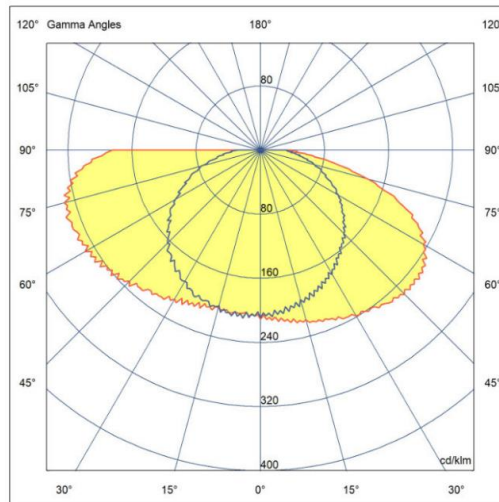

0.36

170°
x
130°

IP
67

40 lm

5
YEARS
WARRANTY

50000h

PWM

| MODEL | MINIOVAL-1WW |
|--------------------------------|---|
| Supply voltage | 12V DC |
| Power consumption per module | 0.36W |
| Chain power consumption | 36W |
| Current consumption per module | 30mA |
| LED diodes | EPISTAR - 2835 |
| Quantity of LEDs | 1 |
| Light color | Warm White (~3000K) |
| Luminous flux | 40lm |
| Luminous flux density | 112lm/W |
| Color rendering index - CRI | ≥70 |
| Beam angle | 170° x 130° |
| Current stabilization | No |
| Dimming | Yes |
| Module dimensions (L x W x H) | 16 x 9 x 9mm |
| Cable length | 34mm |
| Number of modules in 1m | 20 |
| Box weight | 14kg |
| Packing | Chain – 100pcs / Bag – 100pcs / Box – 6000pcs |
| Montage | Adhesive tape / mounting screw |
| Lifetime | L70B50 > 50000h |
| Working temperature | -25°C ÷ 55°C |
| IP protection | IP67 |
| Warranty | 5 years |

MINIOVAL-1WW

Professional Led Modules; 2.5-8CM 3D letters, lightboxes

Dimensions

Connection diagram

One-side power input:

Two-side power input:

Maximum number of modules 100 pcs

Maximum number of modules 200 pcs

It is acceptable to connect multiple chains in parallel, as long as the power supply provides sufficient power

Light color / CCT

Light color Warm White (~3000K)

Beam angle

X-ON Electronics

Largest Supplier of Electrical and Electronic Components