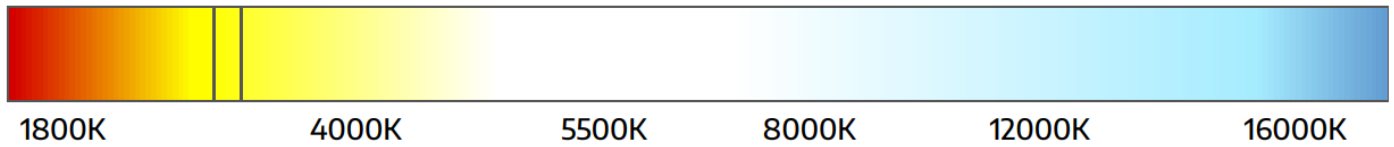

0.36

170°
x
130°

IP
67

40 lm

5
YEARS
WARRANTY

50000h

PWM

| MODEL | MINIOVAL-1WW |
|--------------------------------|---|
| Supply voltage | 12V DC |
| Power consumption per module | 0.36W |
| Chain power consumption | 36W |
| Current consumption per module | 30mA |
| LED diodes | EPISTAR - 2835 |
| Quantity of LEDs | 1 |
| Light color | Warm White (~3000K) |
| Luminous flux | 40lm |
| Luminous flux density | 112lm/W |
| Color rendering index - CRI | ≥70 |
| Beam angle | 170° x 130° |
| Current stabilization | No |
| Dimming | Yes |
| Module dimensions (L x W x H) | 16 x 9 x 9mm |
| Cable length | 34mm |
| Number of modules in 1m | 20 |
| Box weight | 14kg |
| Packing | Chain – 100pcs / Bag – 100pcs / Box – 6000pcs |
| Montage | Adhesive tape / mounting screw |
| Lifetime | L70B50 > 50000h |
| Working temperature | -25°C ÷ 55°C |
| IP protection | IP67 |
| Warranty | 5 years |

MINIOVAL-1WW

Professional Led Modules; 2.5-8CM 3D letters, lightboxes

Dimensions

Connection diagram

One-side power input:

Two-side power input:

Maximum number of modules 100 pcs

Maximum number of modules 200 pcs

It is acceptable to connect multiple chains in parallel, as long as the power supply provides sufficient power

Light color / CCT

Light color Warm White (~3000K)

Beam angle

X-ON Electronics

Largest Supplier of Electrical and Electronic Components