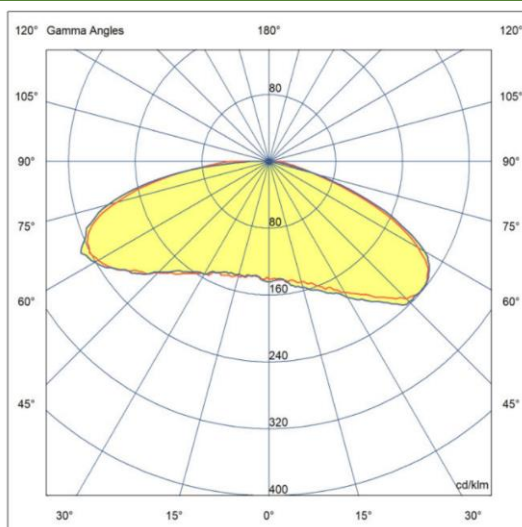

MW-MLD-2835-1W-LENS

Professional Led Modules; **3-10cm** 3D letters, lightboxes

■ Features:

- luminous efficacy 110 lm/W
- for indoor and outdoor use
- 50 pcs in chain

UK
CA

CE

TECHNICAL DETAILS

MODEL	MW-MLD-2835-1W-LENS
Supply voltage	12V DC
Power consumption per module	0.3W
Chain power consumption	15W
Current consumption per module	25mA
LED diodes	San`an led - 2835
Quantity of LEDs	1
Light color	White (~6500K)
Luminous flux	33lm (W)
Luminous flux density	110lm (W)
Color rendering index - CRI	≥70
Beam angle	160°
Current stabilization	Yes
Dimming	Yes
Module dimensions (L x W x H)	30 x 16 x 6mm
Cable length	60mm
Number of modules in 1m	11.1
Box weight	16.7kg
Packing	Chain – 50pcs / Bag – 200pcs / Box – 4200pcs
Montage	Adhesive tape / mounting screw
Lifetime	L70B50 > 50000h
Working temperature	-25°C ÷ 55°C
IP protection	IP67
Warranty	5 years

It is acceptable to connect multiple chains in parallel, as long as the power supply provides sufficient power

Light color / CCT

Light color

White (~6500K)

Beam angle

X-ON Electronics

Largest Supplier of Electrical and Electronic Components