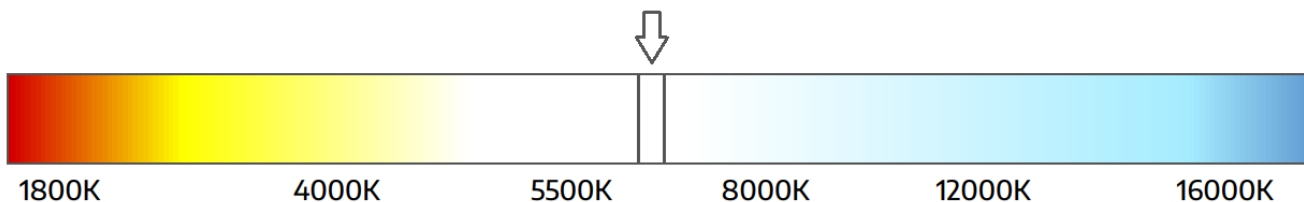

MW-MLD-2835-1W-LENS

Professional Led Modules; **3-10cm** 3D letters, lightboxes

■ Features:

- luminous efficacy 110 lm/W
- for indoor and outdoor use
- 50 pcs in chain

UK
CA

CE

TECHNICAL DETAILS

MODEL	MW-MLD-2835-1W-LENS
Supply voltage	12V DC
Power consumption per module	0.3W
Chain power consumption	15W
Current consumption per module	25mA
LED diodes	San`an led - 2835
Quantity of LEDs	1
Light color	White (~6500K)
Luminous flux	33lm (W)
Luminous flux density	110lm (W)
Color rendering index - CRI	≥70
Beam angle	160°
Current stabilization	Yes
Dimming	Yes
Module dimensions (L x W x H)	30 x 16 x 6mm
Cable length	60mm
Number of modules in 1m	11.1
Box weight	16.7kg
Packing	Chain – 50pcs / Bag – 200pcs / Box – 4200pcs
Montage	Adhesive tape / mounting screw
Lifetime	L70B50 > 50000h
Working temperature	-25°C ÷ 55°C
IP protection	IP67
Warranty	5 years

MW-MLD-2835-1W-LENS

Professional Led Modules; **3-10cm** 3D letters, lightboxes

Dimensions

Connection diagram

One-side power input:

Two-side power input:

Maximum number of modules 50 pcs

Maximum number of modules 100 pcs

It is acceptable to connect multiple chains in parallel, as long as the power supply provides sufficient power

Light color / CCT

Light color

White (~6500K)

Beam angle

X-ON Electronics

Largest Supplier of Electrical and Electronic Components