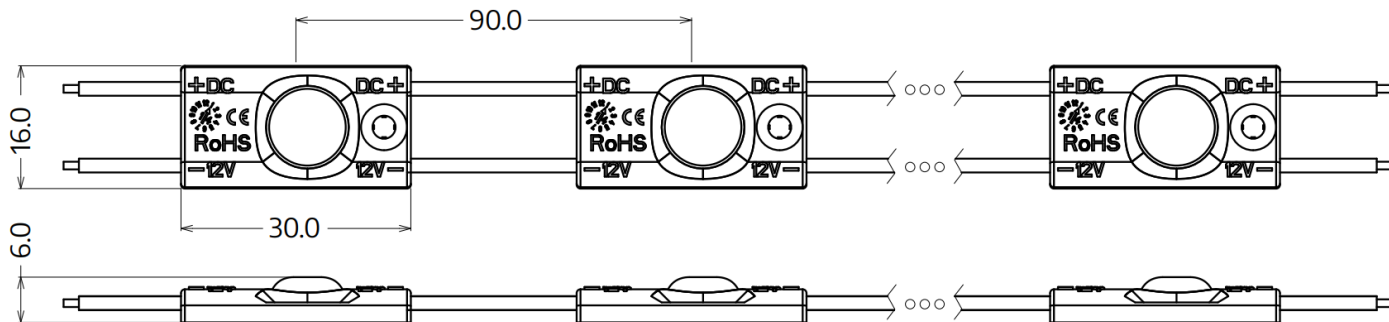

MW-MLD-2835-1W-LENS

Professional Led Modules; **3-10cm** 3D letters, lightboxes

■ Features:

- luminous efficacy 110 lm/W
- for indoor and outdoor use
- 50 pcs in chain

UK
CA

CE

TECHNICAL DETAILS

MODEL	MW-MLD-2835-1W-LENS
Supply voltage	12V DC
Power consumption per module	0.3W
Chain power consumption	15W
Current consumption per module	25mA
LED diodes	San`an led - 2835
Quantity of LEDs	1
Light color	White (~6500K)
Luminous flux	33lm (W)
Luminous flux density	110lm (W)
Color rendering index - CRI	≥70
Beam angle	160°
Current stabilization	Yes
Dimming	Yes
Module dimensions (L x W x H)	30 x 16 x 6mm
Cable length	60mm
Number of modules in 1m	11.1
Box weight	16.7kg
Packing	Chain – 50pcs / Bag – 200pcs / Box – 4200pcs
Montage	Adhesive tape / mounting screw
Lifetime	L70B50 > 50000h
Working temperature	-25°C ÷ 55°C
IP protection	IP67
Warranty	5 years

MW-MLD-2835-1W-LENS

Professional Led Modules; **3-10cm** 3D letters, lightboxes

Dimensions

Connection diagram

One-side power input:

Two-side power input:

Maximum number of modules 50 pcs

Maximum number of modules 100 pcs

It is acceptable to connect multiple chains in parallel, as long as the power supply provides sufficient power

Light color / CCT

Light color

White (~6500K)

Beam angle

X-ON Electronics

Largest Supplier of Electrical and Electronic Components