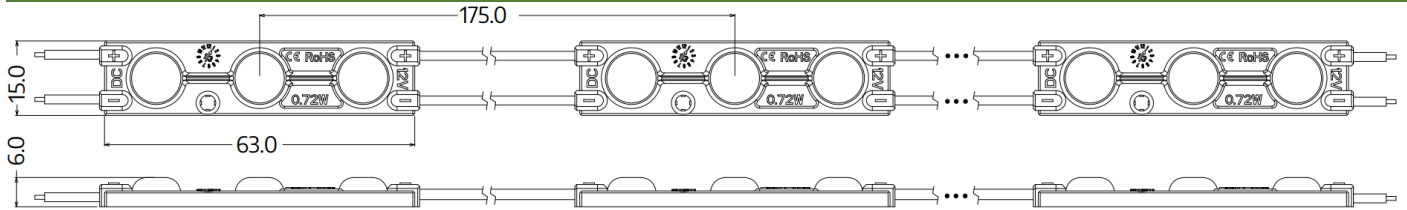

MW-MLD-2835-3B-LENS

Professional Led Modules; **8-20cm** 3D letters, lightboxes

■ Features:

- blue light color
- for indoor and outdoor use
- 40 pcs in chain

UK
CA

CE

TECHNICAL DETAILS

MODEL	MW-MLD-2835-3B-LENS
Supply voltage	12V DC
Power consumption per module	0.72W
Chain power consumption	28.8W
Current consumption per module	60mA
LED diodes	San`an led - 2835
Quantity of LEDs	3
Light color	Blue (460nm)
Luminous flux	11lm
Luminous flux density	84lm / (W)
Color rendering index - CRI	-
Beam angle	160°
Current stabilization	Yes
Dimming	Yes
Module dimensions (L x W x H)	63 x 15 x 6mm
Cable length	112mm
Number of modules in 1m	5.7
Box weight	21kg
Packing	Chain – 40pcs / Bag – 160pcs / Box – 2560pcs
Montage	Adhesive tape / mounting screw
Lifetime	L70B50 > 50000h
Working temperature	-25°C ÷ 55°C
IP protection	IP67
Warranty	5 years

MW-MLD-2835-3B-LENS

Professional Led Modules; **8-20cm** 3D letters, lightboxes

Dimensions

Connection diagram

One-side power input:

Two-side power input:

Maximum number of modules 40 pcs

Maximum number of modules 80 pcs

It is acceptable to connect multiple chains in parallel, as long as the power supply provides sufficient power

Beam angle

X-ON Electronics

Largest Supplier of Electrical and Electronic Components

Click to view similar products for [LED Bars and Arrays](#) category: