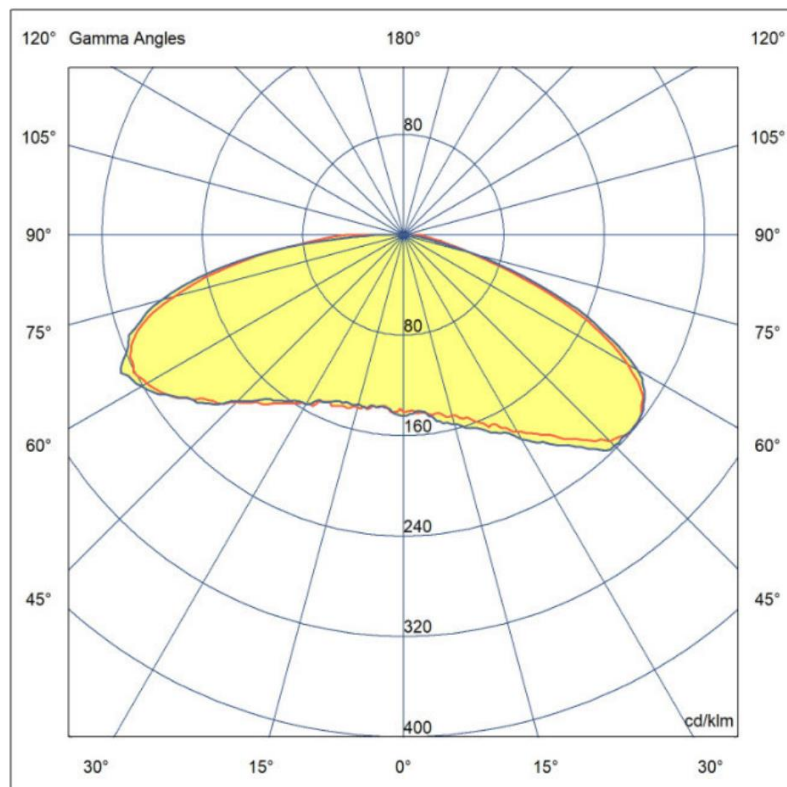

MW-MLD-2835-3B-LENS

Professional Led Modules; **8-20cm** 3D letters, lightboxes

Dimensions

Connection diagram

One-side power input:

Two-side power input:

Maximum number of modules 40 pcs

Maximum number of modules 80 pcs

It is acceptable to connect multiple chains in parallel, as long as the power supply provides sufficient power

Beam angle