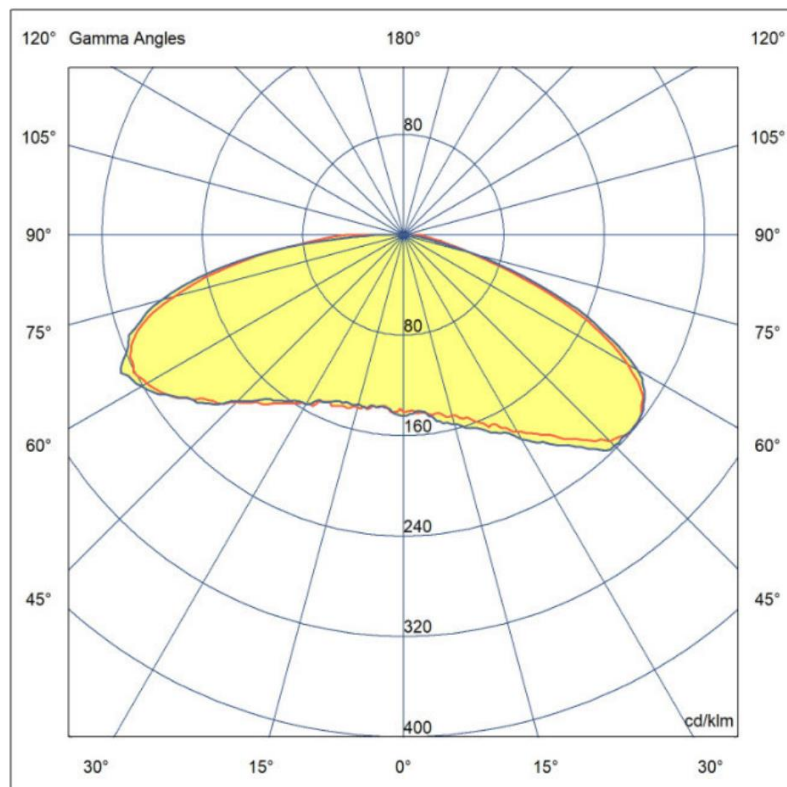

MW-MLD-2835-3R-LENS

Professional Led Modules; **8-20cm** 3D letters, lightboxes

Dimensions

Connection diagram

One-side power input:

Two-side power input:

Maximum number of modules 40 pcs

Maximum number of modules 80 pcs

It is acceptable to connect multiple chains in parallel, as long as the power supply provides sufficient power

Beam angle