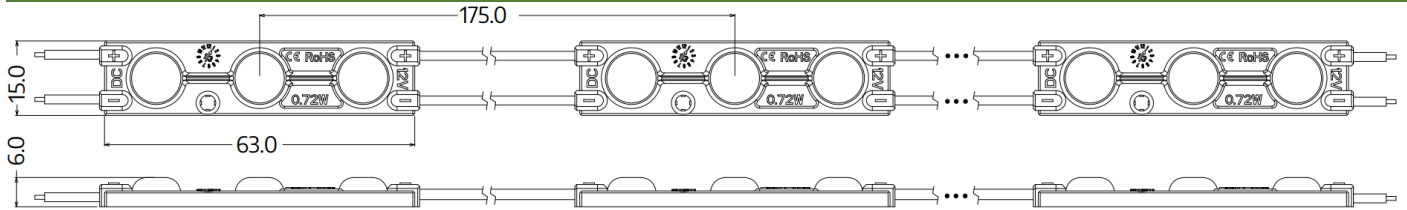

MW-MLD-2835-3R-LENS

Professional Led Modules; **8-20cm** 3D letters, lightboxes

■ Features:

- red light color
- for indoor and outdoor use
- 40 pcs in chain

UK
CA

CE

TECHNICAL DETAILS

MODEL	MW-MLD-2835-3R-LENS
Supply voltage	12V DC
Power consumption per module	0.72W
Chain power consumption	28.8W
Current consumption per module	60mA
LED diodes	San`an led - 2835
Quantity of LEDs	3
Light color	Red (620nm)
Luminous flux	18lm
Luminous flux density	84lm / W
Color rendering index - CRI	-
Beam angle	160°
Current stabilization	Yes
Dimming	Yes
Module dimensions (L x W x H)	63 x 15 x 6mm
Cable length	112mm
Number of modules in 1m	5.7
Box weight	21kg
Packing	Chain – 40pcs / Bag – 160pcs / Box – 2560pcs
Montage	Adhesive tape / mounting screw
Lifetime	L70B50 > 50000h
Working temperature	-25°C ÷ 55°C
IP protection	IP67
Warranty	5 years

MW-MLD-2835-3R-LENS

Professional Led Modules; **8-20cm** 3D letters, lightboxes

Dimensions

Connection diagram

One-side power input:

Two-side power input:

Maximum number of modules 40 pcs

Maximum number of modules 80 pcs

It is acceptable to connect multiple chains in parallel, as long as the power supply provides sufficient power

Beam angle

X-ON Electronics

Largest Supplier of Electrical and Electronic Components

Click to view similar products for [LED Bars and Arrays](#) category: