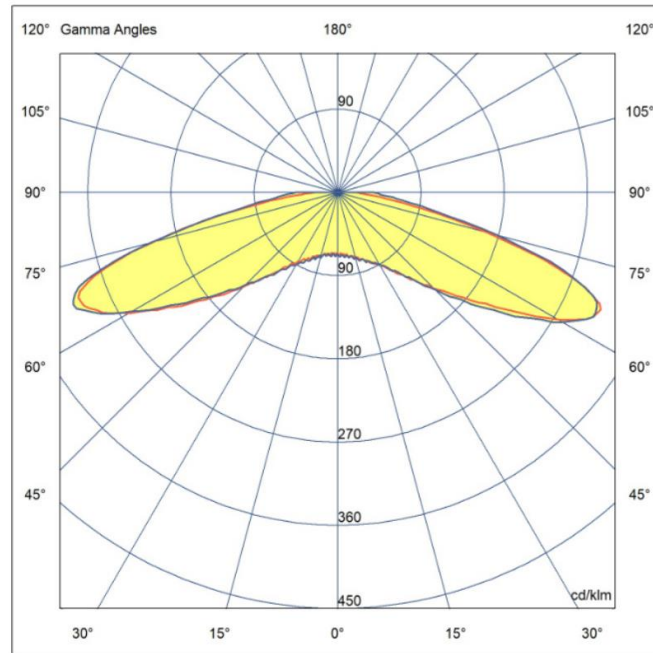

MW-MLD-FLAT-1W-LENS170

Professional Led Modules; **3-10cm** 3D letters, lightboxes

Beam angle

Energy label

ENERG

MW LIGHTING
MW-MLD-FLAT-1W-LENS170 v.2

A
B
C
D
E
F
G **G**

1
kWh/1000h

2019/2015