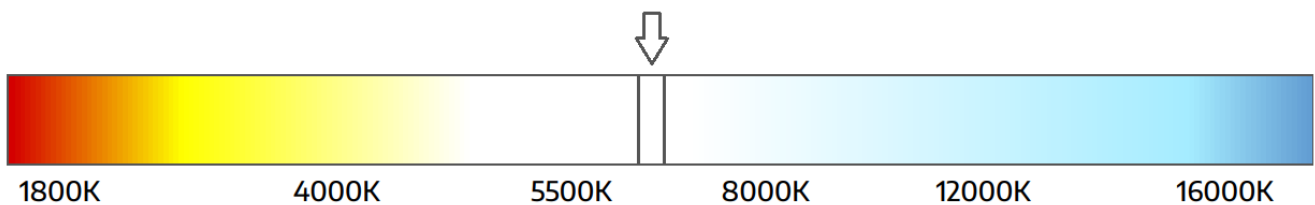

MW-MLD-FLAT-1W-LENS170

Professional Led Modules; **3-10cm** 3D letters, lightboxes

■ Features:

- luminous efficacy 82 lm/W
- for indoor and outdoor use
- 30 pcs in chain

UK
CA

TECHNICAL DETAILS

MODEL	MW-MLD-FLAT-1W-LENS170
Supply voltage	12V DC
Power consumption per module	0.98W
Chain power consumption	29.4W
Current consumption per module	82mA
LED diodes	San`an led - 2835
Quantity of LEDs	1
Light color	White (~6500K)
Luminous flux	80lm (W)
Luminous flux density	82lm (W)
Color rendering index - CRI	≥80
Beam angle	170°
Current stabilization	Yes
Dimming	Yes
Module dimensions (L x W x H)	38 x 21 x 7mm
Cable length	112mm
Number of modules in 1m	6.7
Box weight	16kg
Packing	Chain – 30pcs / Bag – 120pcs / Box – 1920pcs
Montage	Adhesive tape / mounting screw
Lifetime	L70B50 > 50000h
Working temperature	-25°C ÷ 55°C
IP protection	IP67
Warranty	5 years

MW-MLD-FLAT-1W-LENS170

Professional Led Modules; **3-10cm** 3D letters, lightboxes

Dimensions

Connection diagram

One-side power input:

Maximum number of modules 30 pcs

Two-side power input:

Maximum number of modules 60 pcs

It is acceptable to connect multiple chains in parallel, as long as the power supply provides sufficient power

Light color / CCT

Light color

White (~6500K)

Packing

Chain
30 pcs

Bag
120 pcs

Box
1920 pcs