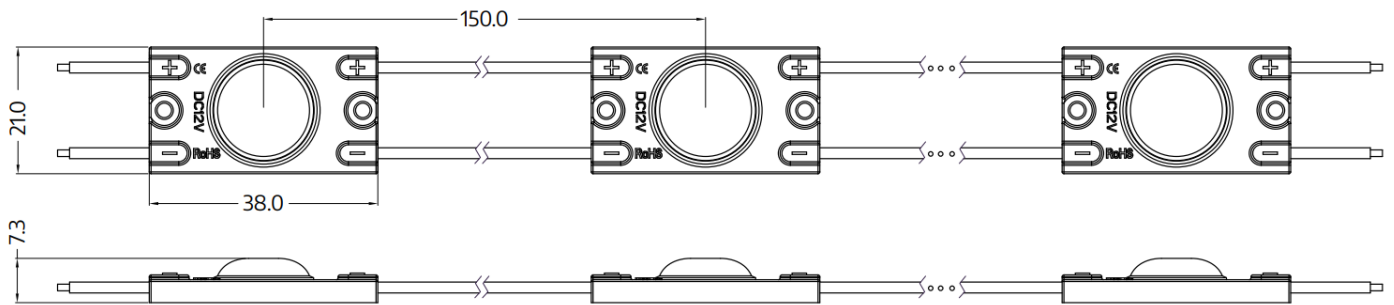

MW-MLD-FLAT-1W-LENS170

Professional Led Modules; **3-10cm** 3D letters, lightboxes

■ Features:

- luminous efficacy 82 lm/W
- for indoor and outdoor use
- 30 pcs in chain

UK
CA

TECHNICAL DETAILS

MODEL	MW-MLD-FLAT-1W-LENS170
Supply voltage	12V DC
Power consumption per module	0.98W
Chain power consumption	29.4W
Current consumption per module	82mA
LED diodes	San`an led - 2835
Quantity of LEDs	1
Light color	White (~6500K)
Luminous flux	80lm (W)
Luminous flux density	82lm (W)
Color rendering index - CRI	≥80
Beam angle	170°
Current stabilization	Yes
Dimming	Yes
Module dimensions (L x W x H)	38 x 21 x 7mm
Cable length	112mm
Number of modules in 1m	6.7
Box weight	16kg
Packing	Chain – 30pcs / Bag – 120pcs / Box – 1920pcs
Montage	Adhesive tape / mounting screw
Lifetime	L70B50 > 50000h
Working temperature	-25°C ÷ 55°C
IP protection	IP67
Warranty	5 years

MW-MLD-FLAT-1W-LENS170

Professional Led Modules; **3-10cm** 3D letters, lightboxes

Dimensions

Connection diagram

One-side power input:

Maximum number of modules 30 pcs

Two-side power input:

Maximum number of modules 60 pcs

It is acceptable to connect multiple chains in parallel, as long as the power supply provides sufficient power

Light color / CCT

Light color

White (~6500K)

Packing

Chain
30 pcs

Bag
120 pcs

Box
1920 pcs