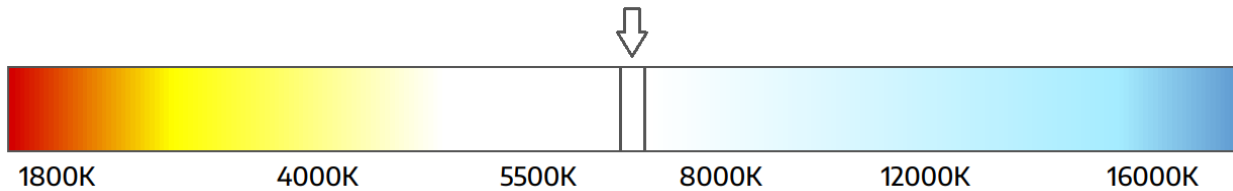

## Dimensions

## Connection diagram

**One-side power input:**

**Maximum number of modules 40 pcs**

**Two-side power input:**

**Maximum number of modules 80 pcs**

It is acceptable to connect multiple chains in parallel, as long as the power supply provides sufficient power

## Light color / CCT

**Light color**

White (~7000K)