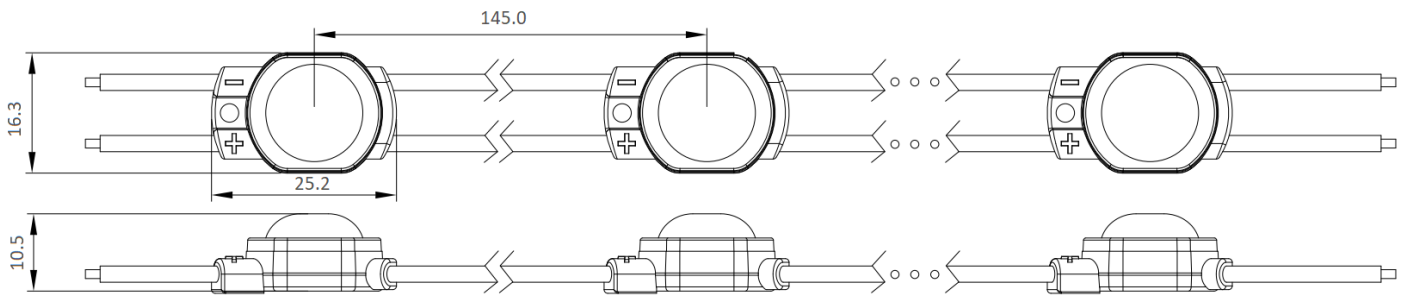

PWM

MODEL	MW-MLD-HE-1W-LENS170
Supply voltage	12V DC
Power consumption per module	0.36W
Chain power consumption	14.4W
Current consumption per module	30mA
LED diodes	San'an led - 2835
Quantity of LEDs	1
Light color	White (~7000K)
Luminous flux	55lm (W)
Luminous flux density	153lm (W)
Color rendering index - CRI	≥70
Beam angle	170°
Current stabilization	Yes
Dimming	Yes
Module dimensions (L x W x H)	25 x 16 x 11mm
Cable length	120mm
Number of modules in 1m	6.9
Box weight	15kg
Packing	Chain – 40pcs / Bag – 200pcs / Box – 2000pcs
Montage	Adhesive tape / mounting screw
Lifetime	L70B50 > 50000h
Working temperature	-25°C ÷ 55°C
IP protection	IP67
Warranty	7 years

# MW-MLD-HE-1W-LENS170

Professional Led Modules; 4-8cm 3D letters, lightboxes

## Dimensions

## Connection diagram

**One-side power input:**

**Maximum number of modules 40 pcs**

**Two-side power input:**

**Maximum number of modules 80 pcs**

It is acceptable to connect multiple chains in parallel, as long as the power supply provides sufficient power