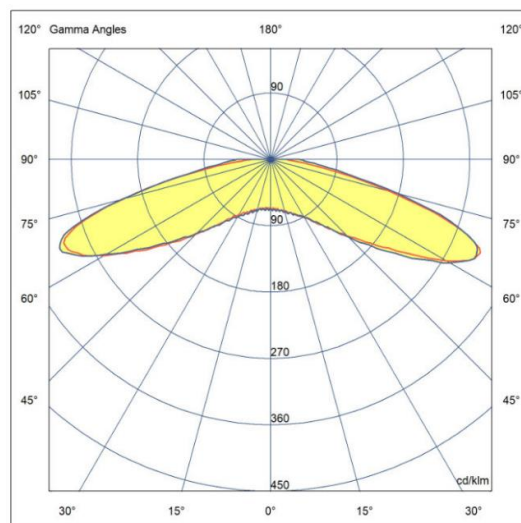

## Dimensions

## Connection diagram

**One-side power input:**

**Maximum number of modules 40 pcs**

**Two-side power input:**

**Maximum number of modules 80 pcs**

It is acceptable to connect multiple chains in parallel, as long as the power supply provides sufficient power

## Energy label / Beam angle