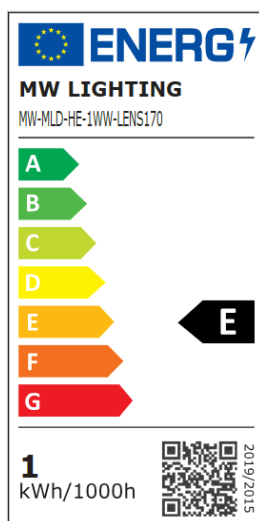

MW-MLD-HE-1WW-LENS170

Professional Led Modules; **4-8cm** 3D letters, lightboxes

■ Features:

- luminous efficacy 153 lm/W
- for indoor and outdoor use
- 40 pcs in chain

UK
CA

TECHNICAL DETAILS

MODEL	MW-MLD-HE-1WW-LENS170
Supply voltage	12V DC
Power consumption per module	0.36W
Chain power consumption	14.4W
Current consumption per module	30mA
LED diodes	San'an led - 2835
Quantity of LEDs	1
Light color	White (~3000K)
Luminous flux	55lm
Luminous flux density	153lm/W
Color rendering index - CRI	≥70
Beam angle	170°
Current stabilization	Yes
Dimming	Yes
Module dimensions (L x W x H)	25 x 16 x 11mm
Cable length	120mm
Number of modules in 1m	6.9
Box weight	15kg
Packing	Chain – 40pcs / Bag – 200pcs / Box – 2000pcs
Montage	Adhesive tape / mounting screw
Lifetime	L70B50 > 50000h
Working temperature	-25°C ÷ 55°C
IP protection	IP67
Warranty	7 years

MW-MLD-HE-1WW-LENS170

Professional Led Modules; **4-8cm** 3D letters, lightboxes

Dimensions

Connection diagram

One-side power input:

Maximum number of modules 40 pcs

Two-side power input:

Maximum number of modules 80 pcs

It is acceptable to connect multiple chains in parallel, as long as the power supply provides sufficient power

Light color / CCT

Light color

Warm White (~3000K)

Energy label / Beam angle

X-ON Electronics

Largest Supplier of Electrical and Electronic Components