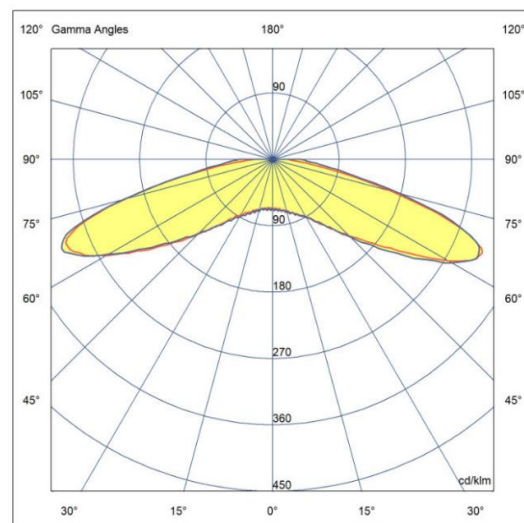

It is acceptable to connect multiple chains in parallel, as long as the power supply provides sufficient power

Light color / CCT

Light color

Warm White (~3000K)

Energy label / Beam angle

X-ON Electronics

Largest Supplier of Electrical and Electronic Components