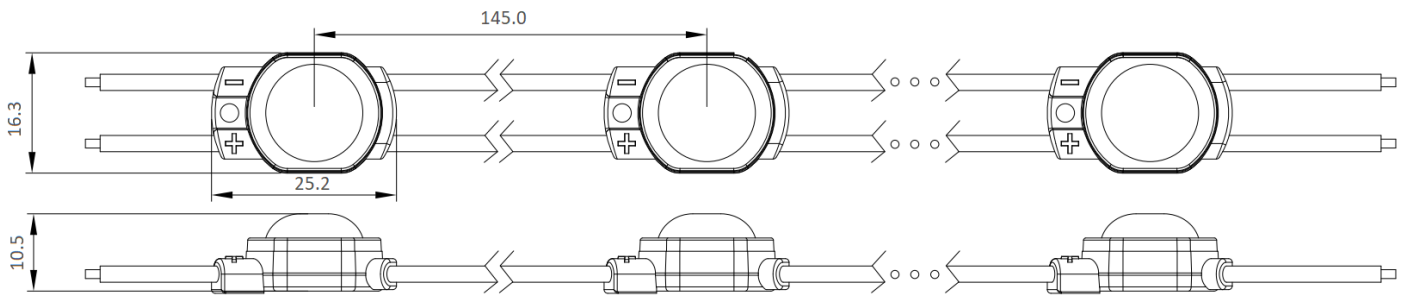

MW-MLD-HE-1WW-LENS170

Professional Led Modules; **4-8cm** 3D letters, lightboxes

■ Features:

- luminous efficacy 153 lm/W
- for indoor and outdoor use
- 40 pcs in chain

UK
CA

TECHNICAL DETAILS

MODEL	MW-MLD-HE-1WW-LENS170
Supply voltage	12V DC
Power consumption per module	0.36W
Chain power consumption	14.4W
Current consumption per module	30mA
LED diodes	San'an led - 2835
Quantity of LEDs	1
Light color	White (~3000K)
Luminous flux	55lm
Luminous flux density	153lm/W
Color rendering index - CRI	≥70
Beam angle	170°
Current stabilization	Yes
Dimming	Yes
Module dimensions (L x W x H)	25 x 16 x 11mm
Cable length	120mm
Number of modules in 1m	6.9
Box weight	15kg
Packing	Chain – 40pcs / Bag – 200pcs / Box – 2000pcs
Montage	Adhesive tape / mounting screw
Lifetime	L70B50 > 50000h
Working temperature	-25°C ÷ 55°C
IP protection	IP67
Warranty	7 years

MW-MLD-HE-1WW-LENS170

Professional Led Modules; **4-8cm** 3D letters, lightboxes

Dimensions

Connection diagram

One-side power input:

Maximum number of modules 40 pcs

Two-side power input:

Maximum number of modules 80 pcs

It is acceptable to connect multiple chains in parallel, as long as the power supply provides sufficient power

Light color / CCT

Light color

Warm White (~3000K)

Energy label / Beam angle

X-ON Electronics

Largest Supplier of Electrical and Electronic Components