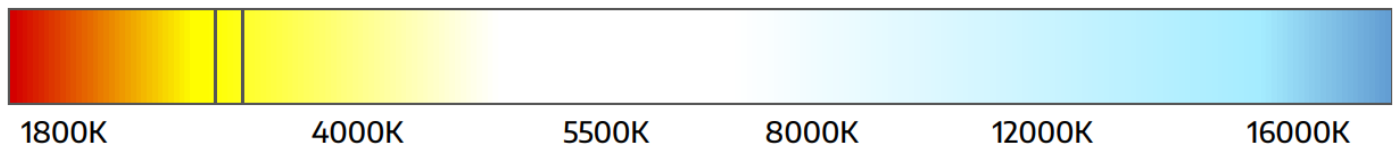

MW-MLD-HE-1WW-LENS170

Professional Led Modules; **4-8cm** 3D letters, lightboxes

■ Features:

- luminous efficacy 153 lm/W
- for indoor and outdoor use
- 40 pcs in chain

UK
CA

TECHNICAL DETAILS

MODEL	MW-MLD-HE-1WW-LENS170
Supply voltage	12V DC
Power consumption per module	0.36W
Chain power consumption	14.4W
Current consumption per module	30mA
LED diodes	San'an led - 2835
Quantity of LEDs	1
Light color	White (~3000K)
Luminous flux	55lm
Luminous flux density	153lm/W
Color rendering index - CRI	≥70
Beam angle	170°
Current stabilization	Yes
Dimming	Yes
Module dimensions (L x W x H)	25 x 16 x 11mm
Cable length	120mm
Number of modules in 1m	6.9
Box weight	15kg
Packing	Chain – 40pcs / Bag – 200pcs / Box – 2000pcs
Montage	Adhesive tape / mounting screw
Lifetime	L70B50 > 50000h
Working temperature	-25°C ÷ 55°C
IP protection	IP67
Warranty	7 years

MW-MLD-HE-1WW-LENS170

Professional Led Modules; **4-8cm** 3D letters, lightboxes

Dimensions

Connection diagram

One-side power input:

Maximum number of modules 40 pcs

Two-side power input:

Maximum number of modules 80 pcs

It is acceptable to connect multiple chains in parallel, as long as the power supply provides sufficient power

Light color / CCT

Light color

Warm White (~3000K)

Energy label / Beam angle

X-ON Electronics

Largest Supplier of Electrical and Electronic Components