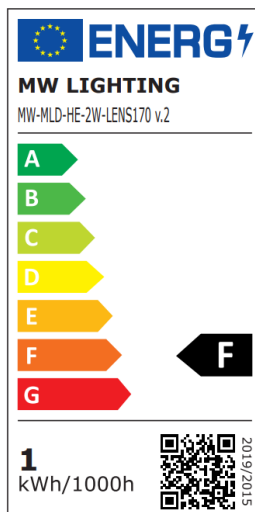

MW-MLD-HE-2W-LENS170

Professional Led Modules; **4-8cm** 3D letters, lightboxes

■ Features:

- luminous efficacy 118 lm/W
- for indoor and outdoor use
- 30 pcs in chain

UK
CA

CE

TECHNICAL DETAILS

12V
DC

0.72W

170°

IP
67

85 lm

7
YEARS
WARRANTY

50000h

PWM

MODEL	MW-MLD-HE-2W-LENS170
Supply voltage	12V DC
Power consumption per module	0.72W
Chain power consumption	21.6W
Current consumption per module	60mA
LED diodes	San'an led - 2835
Quantity of LEDs	2
Light color	White (~7000K)
Luminous flux	85lm (W)
Luminous flux density	118lm (W)
Color rendering index - CRI	≥80
Beam angle	170°
Current stabilization	Yes
Dimming	Yes
Module dimensions (L x W x H)	51 x 15 x 11mm
Cable length	99.5mm
Number of modules in 1m	6.7
Box weight	17.6kg
Packing	Chain – 30pcs / Bag – 150pcs / Box – 1500pcs
Montage	Adhesive tape / mounting screw
Lifetime	L70B50 > 50000h
Working temperature	-25°C ÷ 55°C
IP protection	IP67
Warranty	7 years

MW-MLD-HE-2W-LENS170

Professional Led Modules; 4-8cm 3D letters, lightboxes

Dimensions

Connection diagram

One-side power input:

Maximum number of modules 30 pcs

Two-side power input:

Maximum number of modules 60 pcs

It is acceptable to connect multiple chains in parallel, as long as the power supply provides sufficient power

Light color / CCT

Light color

White (~7000K)

Energy label / Beam angle

X-ON Electronics

Largest Supplier of Electrical and Electronic Components