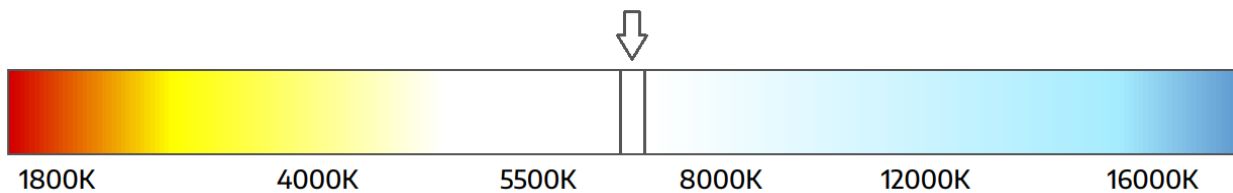

0.72W

170°

IP
67

85 lm

7
YEARS
WARRANTY

50000h

PWM

MODEL	MW-MLD-HE-2W-LENS170
Supply voltage	12V DC
Power consumption per module	0.72W
Chain power consumption	21.6W
Current consumption per module	60mA
LED diodes	San'an led - 2835
Quantity of LEDs	2
Light color	White (~7000K)
Luminous flux	85lm (W)
Luminous flux density	118lm (W)
Color rendering index - CRI	≥80
Beam angle	170°
Current stabilization	Yes
Dimming	Yes
Module dimensions (L x W x H)	51 x 15 x 11mm
Cable length	99.5mm
Number of modules in 1m	6.7
Box weight	17.6kg
Packing	Chain – 30pcs / Bag – 150pcs / Box – 1500pcs
Montage	Adhesive tape / mounting screw
Lifetime	L70B50 > 50000h
Working temperature	-25°C ÷ 55°C
IP protection	IP67
Warranty	7 years

MW-MLD-HE-2W-LENS170

Professional Led Modules; 4-8cm 3D letters, lightboxes

Dimensions

Connection diagram

One-side power input:

Maximum number of modules 30 pcs

Two-side power input:

Maximum number of modules 60 pcs

It is acceptable to connect multiple chains in parallel, as long as the power supply provides sufficient power

Light color / CCT

Light color

White (~7000K)

Energy label / Beam angle

X-ON Electronics

Largest Supplier of Electrical and Electronic Components