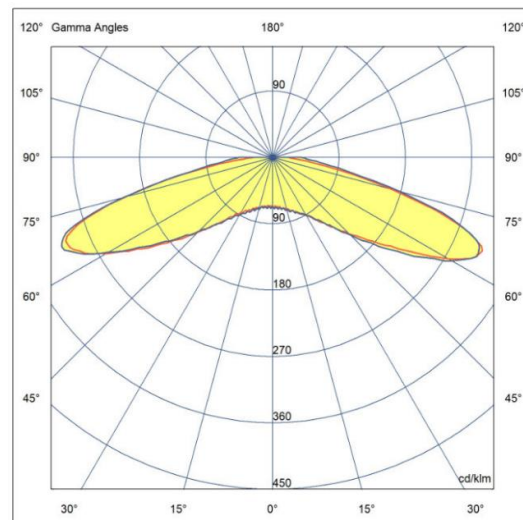

It is acceptable to connect multiple chains in parallel, as long as the power supply provides sufficient power

Light color / CCT

Light color

White (~7000K)

Energy label / Beam angle

X-ON Electronics

Largest Supplier of Electrical and Electronic Components