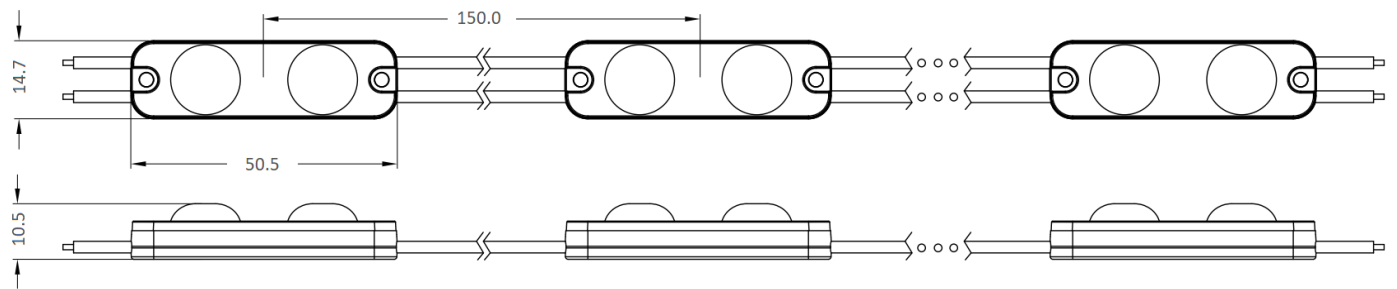

MW-MLD-HE-2W-LENS170

Professional Led Modules; **4-8cm** 3D letters, lightboxes

■ Features:

- luminous efficacy 118 lm/W
- for indoor and outdoor use
- 30 pcs in chain

UK
CA

CE

TECHNICAL DETAILS

12V
DC

0.72W

170°

IP
67

85 lm

7
YEARS
WARRANTY

50000h

PWM

MODEL	MW-MLD-HE-2W-LENS170
Supply voltage	12V DC
Power consumption per module	0.72W
Chain power consumption	21.6W
Current consumption per module	60mA
LED diodes	San'an led - 2835
Quantity of LEDs	2
Light color	White (~7000K)
Luminous flux	85lm (W)
Luminous flux density	118lm (W)
Color rendering index - CRI	≥80
Beam angle	170°
Current stabilization	Yes
Dimming	Yes
Module dimensions (L x W x H)	51 x 15 x 11mm
Cable length	99.5mm
Number of modules in 1m	6.7
Box weight	17.6kg
Packing	Chain – 30pcs / Bag – 150pcs / Box – 1500pcs
Montage	Adhesive tape / mounting screw
Lifetime	L70B50 > 50000h
Working temperature	-25°C ÷ 55°C
IP protection	IP67
Warranty	7 years

MW-MLD-HE-2W-LENS170

Professional Led Modules; 4-8cm 3D letters, lightboxes

Dimensions

Connection diagram

One-side power input:

Maximum number of modules 30 pcs

Two-side power input:

Maximum number of modules 60 pcs

It is acceptable to connect multiple chains in parallel, as long as the power supply provides sufficient power

Light color / CCT

Light color

White (~7000K)

Energy label / Beam angle

X-ON Electronics

Largest Supplier of Electrical and Electronic Components