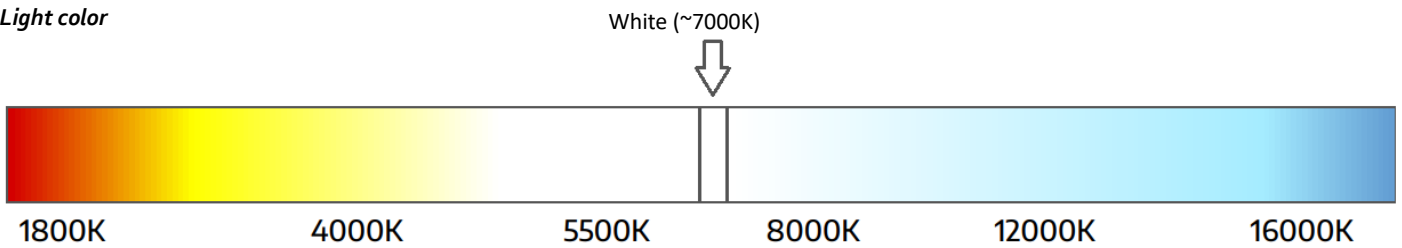

Light color / CCT

Light color