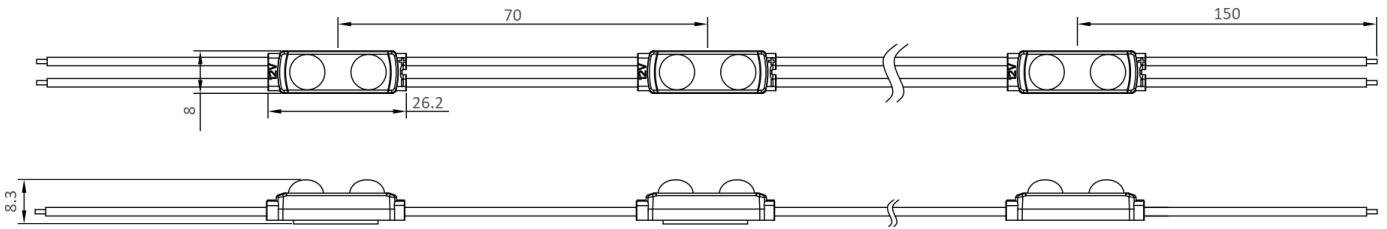

ProLED-MINI-2W-CC070

Professional Led Modules; **3-16cm** 3D letters, lightboxes

■ Features:

- luminous efficacy 140 lm/W
- for indoor and outdoor use
- 50 pcs in chain

UK
CA

CE

TECHNICAL DETAILS

MODEL	ProLED-MINI-2W-CC070
Supply voltage	12V DC
Power consumption per module	0.5W
Chain power consumption	25W
Current consumption per module	42mA
LED diodes	LumiLEDs - 2835
Quantity of LEDs	2
Light color	White (~7000K)
Luminous flux	70lm (W)
Luminous flux density	140lm (W)
Color rendering index - CRI	≥80
Beam angle	140°
Current stabilization	Yes
Dimming	Yes
Module dimensions (L x W x H)	26 x 8 x 8mm
Cable length	44mm
Number of modules in 1m	14.3
Box weight	17kg
Packing	Chain – 50pcs / Bag – 200pcs / Box – 5000pcs
Montage	Adhesive tape / mounting screw
Lifetime	L70B50 > 50000h
Working temperature	-25°C ÷ 55°C
IP protection	IP67
Warranty	7 years

ProLED-MINI-2W-CC070

Professional Led Modules; **3-16cm** 3D letters, lightboxes

Dimensions

Connection diagram

One-side power input:

Two-side power input:

Maximum number of modules 50 pcs

Maximum number of modules 100 pcs

It is acceptable to connect multiple chains in parallel, as long as the power supply provides sufficient power

Light color / CCT

Light color

Packing

Chain
50 pcs

Bag
200 pcs

Box
5000 pcs

ProLED-MINI-2W-CC070