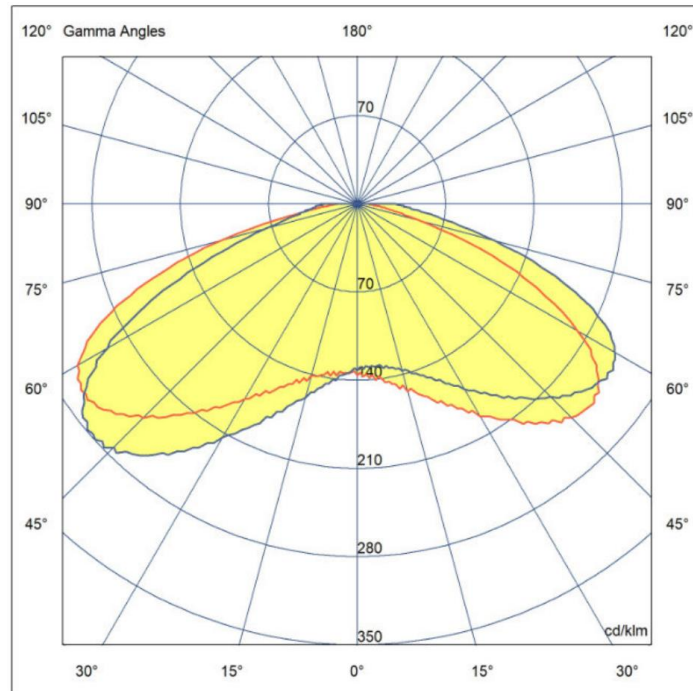

ProLED-MINI-2W-CC070

Professional Led Modules; **3-16cm** 3D letters, lightboxes

Beam angle

Energy label

ENERG

MW LIGHTING
ProLED-MINI-2W-CC070 v.2

A
B
C
D
E
F
G

E

1
kWh/1000h

2019/2015