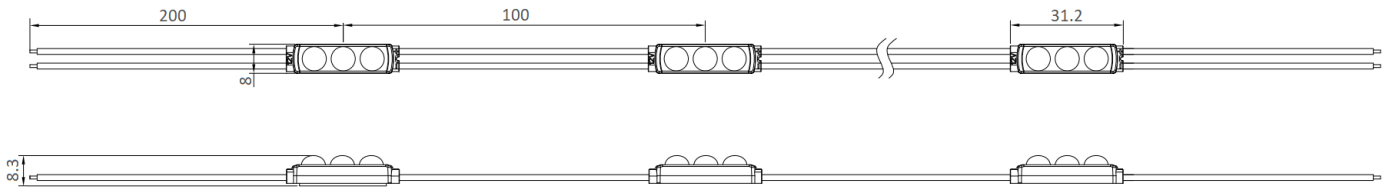

ProLED-MINI-3W-CC070

Professional Led Modules; **3-15cm** 3D letters, lightboxes

■ Features:

- luminous efficacy 100 lm/W
- for indoor and outdoor use
- 50 pcs in chain

UK
CA

CE

TECHNICAL DETAILS

MODEL	ProLED-MINI-2W-CC070
Supply voltage	12V DC
Power consumption per module	0.72W
Chain power consumption	36W
Current consumption per module	60mA
LED diodes	LumiLEDS - 2835
Quantity of LEDs	3
Light color	White (~7000K)
Luminous flux	72lm
Luminous flux density	100lm/W
Color rendering index - CRI	≥80
Beam angle	140°
Current stabilization	No
Dimming	Yes
Module dimensions (L x W x H)	31 x 8 x 8mm
Cable length	69mm
Number of modules in 1m	10
Box weight	17kg
Packing	Chain – 50pcs / Bag – 200pcs / Box – 5000pcs
Montage	Adhesive tape / mounting screw
Lifetime	L70B50 > 50000h
Working temperature	-25°C ÷ 55°C
IP protection	IP67
Warranty	7 years

ProLED-MINI-3W-CC070

Professional Led Modules; **3-15cm** 3D letters, lightboxes

Dimensions

Connection diagram

One-side power input:

Maximum number of modules 50 pcs

Two-side power input:

Maximum number of modules 100 pcs

It is acceptable to connect multiple chains in parallel, as long as the power supply provides sufficient power

Light color / CCT

Light color

Packing

Chain
50 pcs

Bag
200 pcs

Box
5000 pcs

ProLED-MINI-3W-CC070