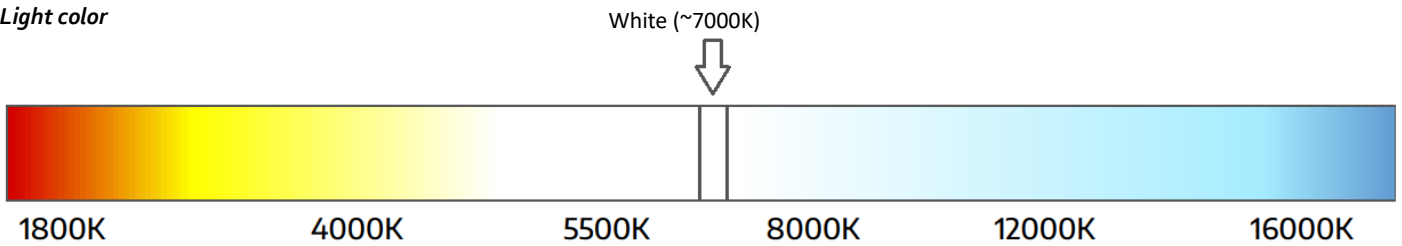

Light color / CCT

Light color