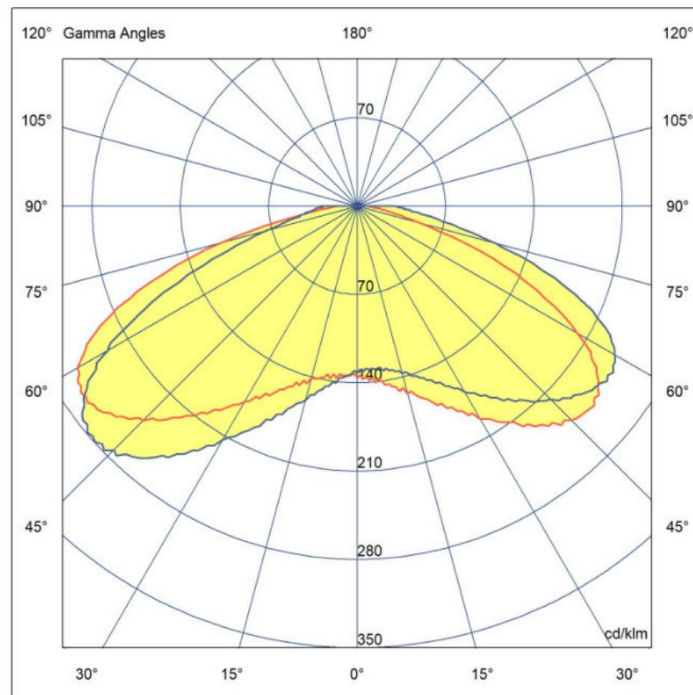

ProLED-MINI-3W-CC070

Professional Led Modules; **3-15cm** 3D letters, lightboxes

■ Features:

- luminous efficacy 100 lm/W
- for indoor and outdoor use
- 50 pcs in chain

UK
CA

CE

TECHNICAL DETAILS

MODEL	ProLED-MINI-2W-CC070
Supply voltage	12V DC
Power consumption per module	0.72W
Chain power consumption	36W
Current consumption per module	60mA
LED diodes	LumiLEDS - 2835
Quantity of LEDs	3
Light color	White (~7000K)
Luminous flux	72lm
Luminous flux density	100lm/W
Color rendering index - CRI	≥80
Beam angle	140°
Current stabilization	No
Dimming	Yes
Module dimensions (L x W x H)	31 x 8 x 8mm
Cable length	69mm
Number of modules in 1m	10
Box weight	17kg
Packing	Chain – 50pcs / Bag – 200pcs / Box – 5000pcs
Montage	Adhesive tape / mounting screw
Lifetime	L70B50 > 50000h
Working temperature	-25°C ÷ 55°C
IP protection	IP67
Warranty	7 years

Professional Led Modules; **3-15cm** 3D letters, lightboxes

Beam angle

Energy label

X-ON Electronics

Largest Supplier of Electrical and Electronic Components

Click to view similar products for [LED Bars and Arrays](#) category: