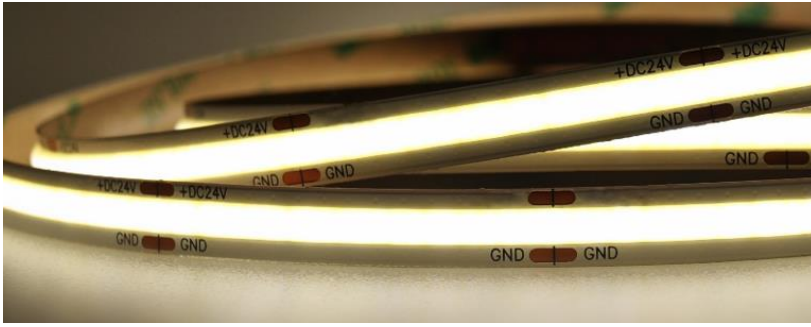

UQS-COB-12W-NW-24V

Professional Led Strip, 12W/m

■ Features:

- Uniform lighting
- Uniform light line and high luminous intensity
- 3 years warranty

4000K
NEUTRAL WHITE

TECHNICAL DETAILS

MODEL	UQS-COB-12W-NW-24V	EPREL
Supply voltage	24V ± 0.5Vdc	
Power	12W/m (60W/reel)	
Current	0.5 A/m (2.5A/roll)	
Power per reel	60W	
Color temperature	4000K	
Beam angle	180°	
Luminous flux	1180 lm/m (5900lm/roll)	
CRI	>90	
Maximum length for one sided supply	5m	
IP protection degree	IP20	
Working temperature	-20°C ÷ 50°C	
Storage temperature	-30°C ÷ 80°C	
LED QTY	480 LEDs/m (4805 LEDs/reel)	
Width PCB	10mm	
Cut section	50mm	
Connection wire	2 x AWG20 (0.52 mm ²) stranded wire, length = 360 mm: V+: red: V-:black.	
Dimensions (L x W x H)	5004 x 10 x 2.2 mm	
Packing	5m / reel (bag)	

MW LIGHTING
UQS-COB-12W-NW-24V

6
kWh/1000h

2019/2015

MECHANICAL SPECIFICATION:

X-ON Electronics

Largest Supplier of Electrical and Electronic Components

Click to view similar products for [LED Lighting Bars and Strips category](#):