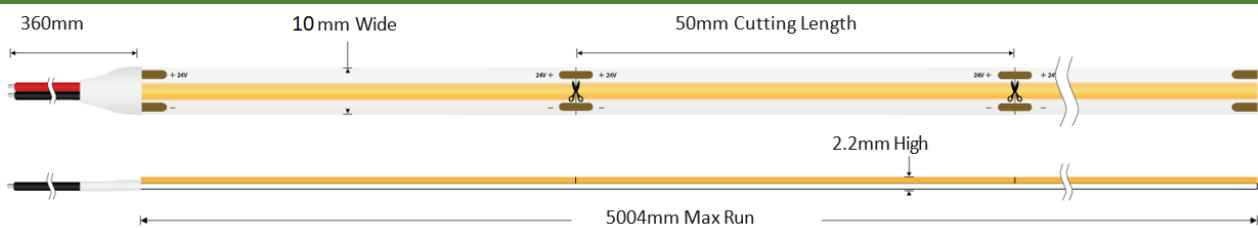

UQS-COB-12W-NW-24V

Professional Led Strip, 12W/m

■ Features:

- Uniform lighting
- Uniform light line and high luminous intensity
- 3 years warranty

4000K
NEUTRAL WHITE

TECHNICAL DETAILS

MODEL	UQS-COB-12W-NW-24V	EPREL
Supply voltage	24V ± 0.5Vdc	
Power	12W/m (60W/reel)	
Current	0.5 A/m (2.5A/roll)	
Power per reel	60W	
Color temperature	4000K	
Beam angle	180°	
Luminous flux	1180 lm/m (5900lm/roll)	
CRI	>90	
Maximum length for one sided supply	5m	
IP protection degree	IP20	
Working temperature	-20°C ÷ 50°C	
Storage temperature	-30°C ÷ 80°C	
LED QTY	480 LEDs/m (4805 LEDs/reel)	
Width PCB	10mm	
Cut section	50mm	
Connection wire	2 x AWG20 (0.52 mm ²) stranded wire, length = 360 mm: V+: red: V-:black.	
Dimensions (L x W x H)	5004 x 10 x 2.2 mm	
Packing	5m / reel (bag)	

MW LIGHTING
UQS-COB-12W-NW-24V

6
kWh/1000h

2019/2015

MECHANICAL SPECIFICATION:

X-ON Electronics

Largest Supplier of Electrical and Electronic Components

Click to view similar products for [LED Lighting Bars and Strips category](#):