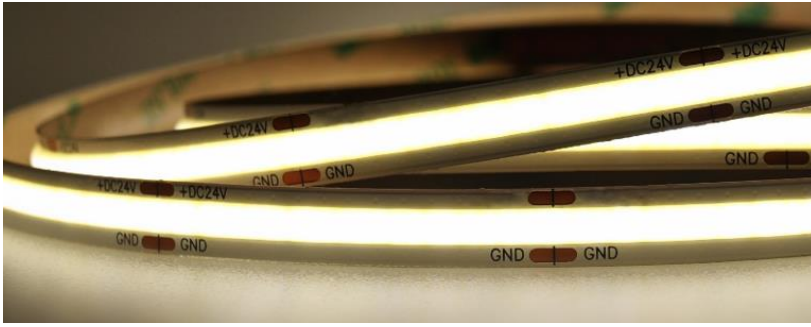

UQS-COB-8W-NW-12V

Professional Led Strip, 8W/m

■ Features:

- Uniform lighting
- Uniform light line and high luminous intensity
- 3 years warranty

4000K
NEUTRAL WHITE

TECHNICAL DETAILS

MODEL	UQS-COB-8W-NW-12V	EPREL
Supply voltage	12V ± 0.5Vdc	
Power	8W/m (40W/reel)	
Current	0.66 A/m (3.3A/roll)	
Power per reel	40W	
Color temperature	4000K	
Beam angle	180°	
Luminous flux	780 lm/m (3900lm/roll)	
CRI	>90	
Maximum length for one sided supply	5m	
IP protection degree	IP20	
Working temperature	-25°C ÷ 50°C	
Storage temperature	-30°C ÷ 80°C	
LED QTY	320 LEDs/m (1600 LEDs/reel)	
Width PCB	8mm	
Cut section	25mm	
Connection wire	2 x AWG20 (0.52 mm2) stranded wire, length = 360 mm: V+: red: V-:black.	
Dimensions (L x W x H)	5004 x 8 x 2.2 mm	
Packing	5m / reel (bag)	