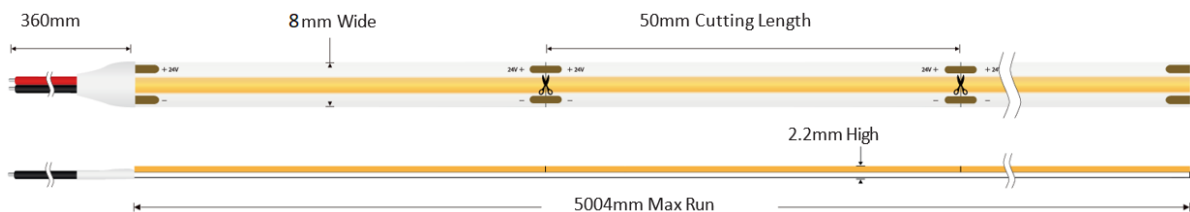

UQS-COB-8W-NW-12V

Professional Led Strip, 8W/m

■ Features:

- Uniform lighting
- Uniform light line and high luminous intensity
- 3 years warranty

4000K
NEUTRAL WHITE

TECHNICAL DETAILS

MODEL	UQS-COB-8W-NW-12V	EPREL
Supply voltage	12V ± 0.5Vdc	
Power	8W/m (40W/reel)	
Current	0.66 A/m (3.3A/roll)	
Power per reel	40W	
Color temperature	4000K	
Beam angle	180°	
Luminous flux	780 lm/m (3900lm/roll)	
CRI	>90	
Maximum length for one sided supply	5m	
IP protection degree	IP20	
Working temperature	-25°C ÷ 50°C	
Storage temperature	-30°C ÷ 80°C	
LED QTY	320 LEDs/m (1600 LEDs/reel)	
Width PCB	8mm	
Cut section	25mm	
Connection wire	2 x AWG20 (0.52 mm2) stranded wire, length = 360 mm: V+: red: V-:black.	
Dimensions (L x W x H)	5004 x 8 x 2.2 mm	
Packing	5m / reel (bag)	

MW LIGHTING
UQS-COB-8W-NW-12V

4
kWh/1000h

2019/2015

MECHANICAL SPECIFICATION:

X-ON Electronics

Largest Supplier of Electrical and Electronic Components

Click to view similar products for [LED Lighting Bars and Strips](#) category: