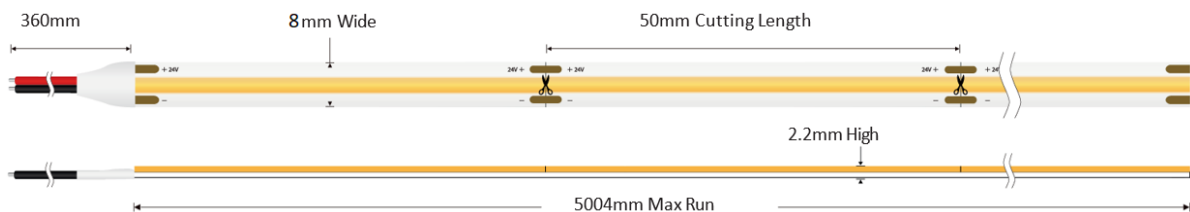

UQS-COB-8W-NW-24V

Professional Led Strip, 8W/m

■ Features:

- Uniform lighting
- Uniform light line and high luminous intensity
- 3 years warranty

4000K
NEUTRAL WHITE

TECHNICAL DETAILS

MODEL	UQS-COB-8W-NW-24V	EPREL
Supply voltage	24V ± 0.5Vdc	
Power	8W/m (40W/reel)	
Current	0.33 A/m (1.65A/roll)	
Power per reel	40W	
Color temperature	4000K	
Beam angle	180°	
Luminous flux	800 lm/m (4000lm/roll)	
CRI	>90	
Maximum length for one sided supply	5m	
IP protection degree	IP20	
Working temperature	-20°C ÷ 50°C	
Storage temperature	-30°C ÷ 80°C	
LED QTY	320 LEDs/m (1600 LEDs/reel)	
Width PCB	8mm	
Cut section	50mm	
Connection wire	2 x AWG20 (0.52 mm2) stranded wire, length = 360 mm: V+: red: V-:black.	
Dimensions (L x W x H)	5004 x 8 x 2.2 mm	
Packing	5m / reel (bag)	

MW LIGHTING
UQS-COB-8W-NW-24V

4
kWh/1000h

2019/2015

MECHANICAL SPECIFICATION:

X-ON Electronics

Largest Supplier of Electrical and Electronic Components

Click to view similar products for [LED Lighting Bars and Strips](#) category: