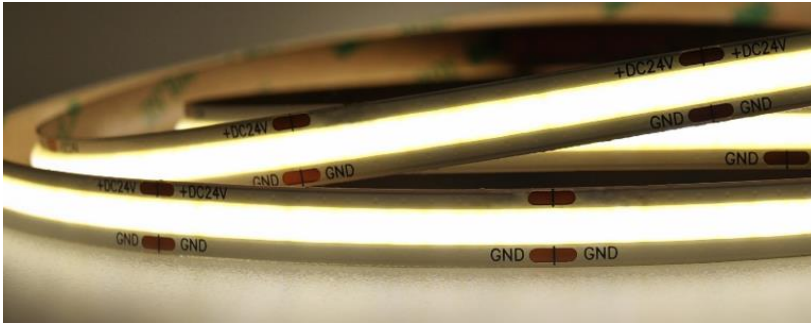

UQS-COB-8W-NW-24V

Professional Led Strip, 8W/m

■ Features:

- Uniform lighting
- Uniform light line and high luminous intensity
- 3 years warranty

4000K
NEUTRAL WHITE

TECHNICAL DETAILS

MODEL	UQS-COB-8W-NW-24V	EPREL
Supply voltage	24V ± 0.5Vdc	
Power	8W/m (40W/reel)	
Current	0.33 A/m (1.65A/roll)	
Power per reel	40W	
Color temperature	4000K	
Beam angle	180°	
Luminous flux	800 lm/m (4000lm/roll)	
CRI	>90	
Maximum length for one sided supply	5m	
IP protection degree	IP20	
Working temperature	-20°C ÷ 50°C	
Storage temperature	-30°C ÷ 80°C	
LED QTY	320 LEDs/m (1600 LEDs/reel)	
Width PCB	8mm	
Cut section	50mm	
Connection wire	2 x AWG20 (0.52 mm2) stranded wire, length = 360 mm: V+: red: V-:black.	
Dimensions (L x W x H)	5004 x 8 x 2.2 mm	
Packing	5m / reel (bag)	

MW LIGHTING
UQS-COB-8W-NW-24V

4
kWh/1000h

2019/2015

MECHANICAL SPECIFICATION:

X-ON Electronics

Largest Supplier of Electrical and Electronic Components

Click to view similar products for [LED Lighting Bars and Strips](#) category: