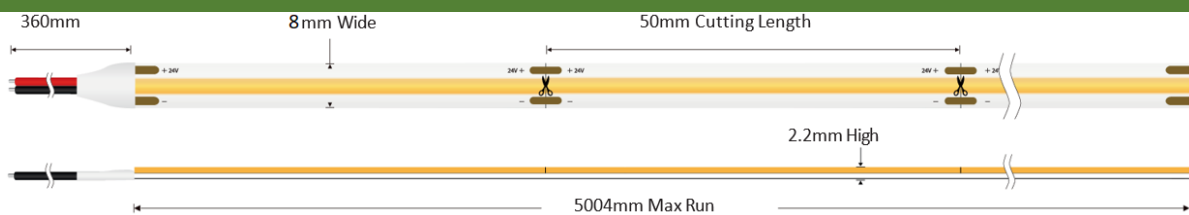

UQS-COB-8W-W-12V

Professional Led Strip, 8W/m

■ Features:

- Uniform lighting
- Uniform light line and high luminous intensity
- 3 years warranty

6500K
WHITE

TECHNICAL DETAILS

MODEL	UQS-COB-8W-W-12V	EPREL
Supply voltage	12V ± 0.5Vdc	
Power	8W/m (40W/reel)	
Current	0.66 A/m (3.3A/roll)	
Power per reel	40W	
Color temperature	6500K	
Beam angle	180°	
Luminous flux	820 lm/m (4100lm/roll)	
CRI	>90	
Maximum length for one sided supply	5m	
IP protection degree	IP20	
Working temperature	-20°C ÷ 50°C	
Storage temperature	-30°C ÷ 80°C	
LED QTY	320 LEDs/m (1600 LEDs/reel)	
Width PCB	8mm	
Cut section	25mm	
Connection wire	2 x AWG20 (0.52 mm ²) stranded wire, length = 360 mm: V+: red: V-:black.	
Dimensions (L x W x H)	5004 x 8 x 2.2 mm	
Packing	5m / reel (bag)	

4 kWh/1000h

2019/2015

MECHANICAL SPECIFICATION:

X-ON Electronics

Largest Supplier of Electrical and Electronic Components

Click to view similar products for [LED Lighting Bars and Strips](#) category:

Click to view products by [POS manufacturer](#):