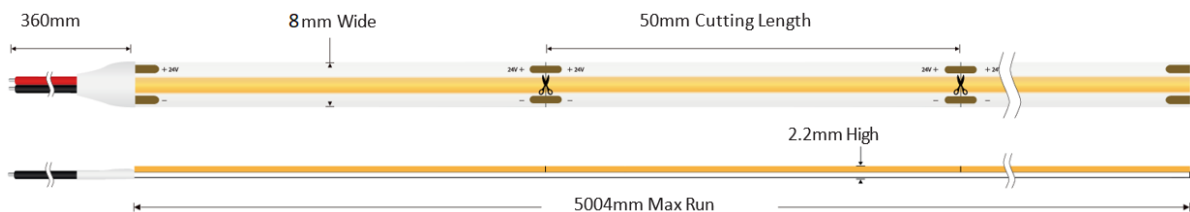

MECHANICAL SPECIFICATION: