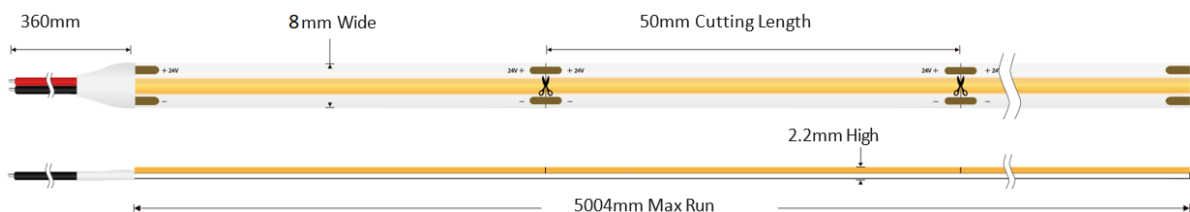

UQS-COB-8W-WW-12V

Professional Led Strip, 8W/m

■ Features:

- Uniform lighting
- Uniform light line and high luminous intensity
- 3 years warranty

3000K
WARM WHITE

TECHNICAL DETAILS

MODEL	UQS-COB-8W-WW-12V	EPREL
Supply voltage	12V ± 0.5Vdc	
Power	8W/m (40W/reel)	
Current	0.66 A/m (3.3A/roll)	
Power per reel	40W	
Color temperature	3000K	
Beam angle	180°	
Luminous flux	700 lm/m (3500lm/roll)	
CRI	>90	
Maximum length for one sided supply	5m	
IP protection degree	IP20	
Working temperature	-20°C ÷ 50°C	
Storage temperature	-30°C ÷ 80°C	
LED QTY	320 LEDs/m (1600 LEDs/reel)	
Width PCB	8mm	
Cut section	25mm	
Connection wire	2 x AWG20 (0.52 mm ²) stranded wire, length = 360 mm: V+: red; V-:black.	
Dimensions (L x W x H)	5004 x 8 x 2.2 mm	
Packing	5m / reel (bag)	

MW LIGHTING

UQS-COB-8W-WW-12V

4 kWh/1000h

2019/2015

MECHANICAL SPECIFICATION:

X-ON Electronics

Largest Supplier of Electrical and Electronic Components

Click to view similar products for [LED Lighting Bars and Strips](#) category: