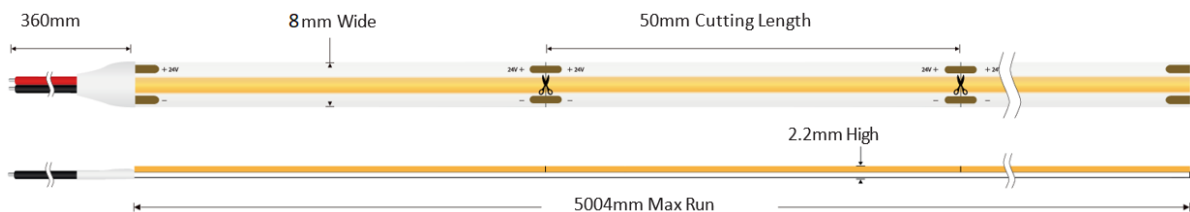

UQS-COB-8W-WW-24V

Professional Led Strip, 8W/m

■ Features:

- Uniform lighting
- Uniform light line and high luminous intensity
- 3 years warranty

3000K
WARM WHITE

TECHNICAL DETAILS

MODEL	UQS-COB-8W-WW-24V	EPREL
Supply voltage	24V ± 0.5Vdc	
Power	8W/m (40W/reel)	
Current	0.33 A/m (1.65A/roll)	
Power per reel	40W	
Color temperature	3000K	
Beam angle	180°	
Luminous flux	740 lm/m (3700lm/roll)	
CRI	>90	
Maximum length for one sided supply	5m	
IP protection degree	IP20	
Working temperature	-20°C ÷ 50°C	
Storage temperature	-30°C ÷ 80°C	
LED QTY	320 LEDs/m (1600 LEDs/reel)	
Width PCB	8mm	
Cut section	50m	
Connection wire	2 x AWG20 (0.52 mm ²) stranded wire, length = 360 mm: V+: red: V-:black.	
Dimensions (L x W x H)	5004 x 8 x 2.2 mm	
Packing	5m / reel (bag)	

MW LIGHTING
UQS-COB-8W-WW-24V

4
kWh/1000h

2019/2015

MECHANICAL SPECIFICATION:

X-ON Electronics

Largest Supplier of Electrical and Electronic Components

Click to view similar products for [LED Lighting Bars and Strips category](#):