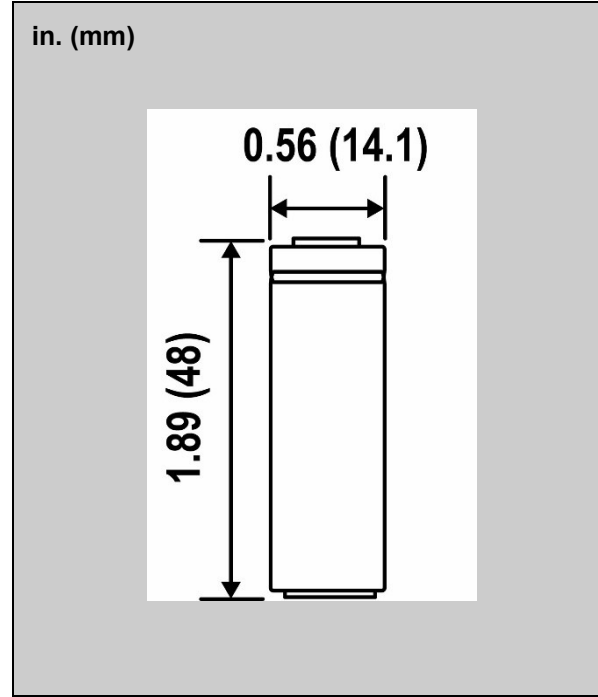

Sealed Nickel-Metal Hydride Batteries

Model: NH-1250AA

Specifications

Nominal Voltage		1.2 Volt
Rated Capacity		1250 mAh
Dimensions	Diameter in. (mm)	0.56 (14.1)
	Height in. (mm)	1.89 (48.0)
	Height with solder tabs	1.93 (49.0)
	Weight Approx.	23 gm
	Internal Resistance	<35 mΩ
	Standard Charge (0.1C)	125 mA
	Trickle Charge	(0.03C)~(0.05C)
	Fast Charge ΔV	1250 mA
Recommended Operating Temperature Range	Std/Trickle Charge	20±5°C
	Fast Charge	20±5°C
	Discharge	20±5°C
	Storage	-20°C to 45°C
Standard Discharge (0.2C) Cut Off Voltage		1.0V per cell
High Rate Discharge (1 C) Cut Off Voltage		1.0V per cell

Dimensions