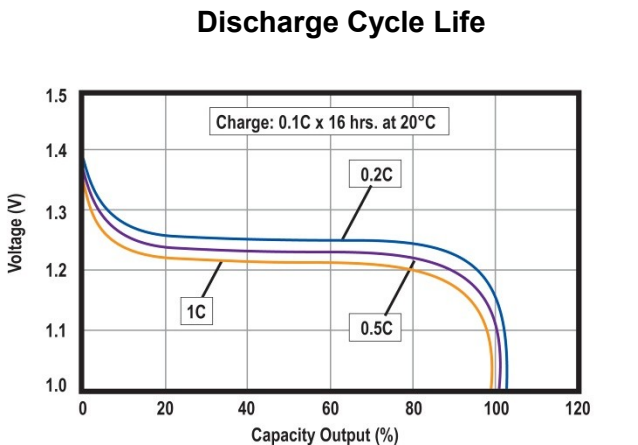

Charging and Discharging Characteristics