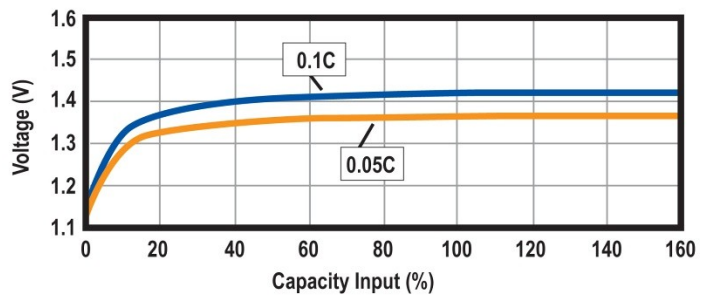

Sealed Nickel-Metal Hydride Batteries

Model: NH-1250AA

Specifications

Nominal Voltage		1.2 Volt
Rated Capacity		1250 mAh
Dimensions	Diameter in. (mm)	0.56 (14.1)
	Height in. (mm)	1.89 (48.0)
	Height with solder tabs	1.93 (49.0)
	Weight Approx.	23 gm
	Internal Resistance	<35 mΩ
	Standard Charge (0.1C)	125 mA
	Trickle Charge	(0.03C)~(0.05C)
	Fast Charge ΔV	1250 mA
Recommended Operating Temperature Range	Std/Trickle Charge	20±5°C
	Fast Charge	20±5°C
	Discharge	20±5°C
	Storage	-20°C to 45°C
Standard Discharge (0.2C) Cut Off Voltage		1.0V per cell
High Rate Discharge (1 C) Cut Off Voltage		1.0V per cell

Dimensions

Charging and Discharging Characteristics

Please note the following graphs are for High Temperature and High Power batteries. These batteries do not form part of our standard range, but both types are available on request subject to minimum order quantities and delivery times. Please contact us for further details.

High Temp. Battery Charging and Discharging

High Power (10C Discharge) Cycle Life

High Temp. Battery Discharge Cycle Life

High Temp. Battery Trickle Charge

High Power Battery Discharging (3C/5C/10C)

Corporate Headquarters and Domestic Sales