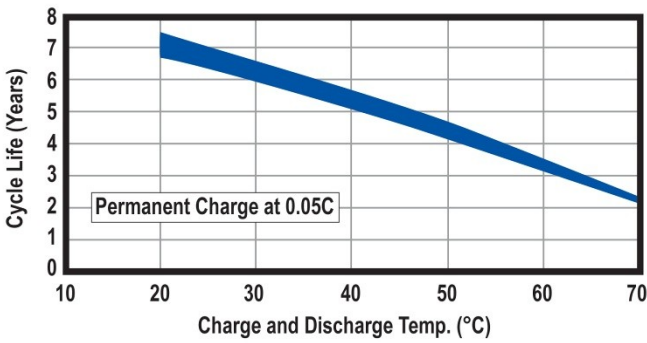

Please note the following graphs are for High Temperature and High Power batteries. These batteries do not form part of our standard range, but both types are available on request subject to minimum order quantities and delivery times. Please contact us for further details.

High Temp. Battery Charging and Discharging