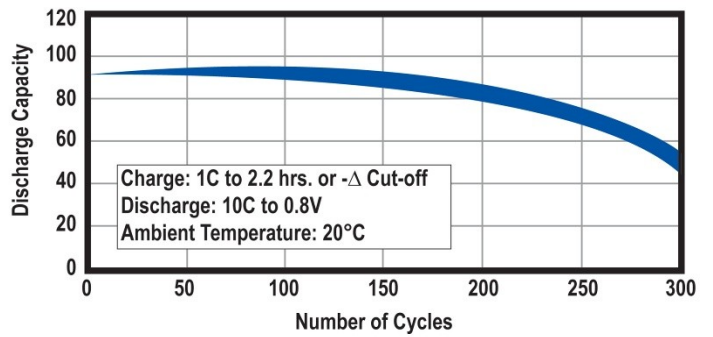

Dimensions

Charging and Discharging Characteristics

Please note the following graphs are for High Temperature and High Power batteries. These batteries do not form part of our standard range, but both types are available on request subject to minimum order quantities and delivery times. Please contact us for further details.

High Temp. Battery Charging and Discharging

High Power (10C Discharge) Cycle Life

High Temp. Battery Discharge Cycle Life

High Temp. Battery Trickle Charge

High Power Battery Discharging (3C/5C/10C)

Corporate Headquarters and Domestic Sales