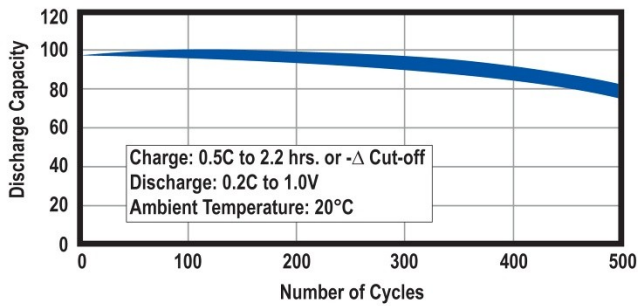

Charging and Discharging Characteristics