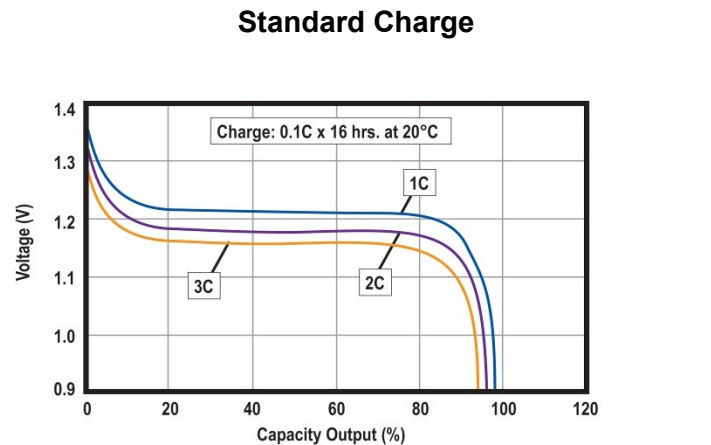

Charging and Discharging Characteristics