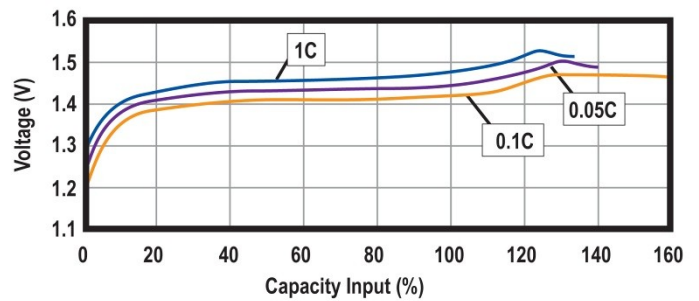

Charging and Discharging Characteristics