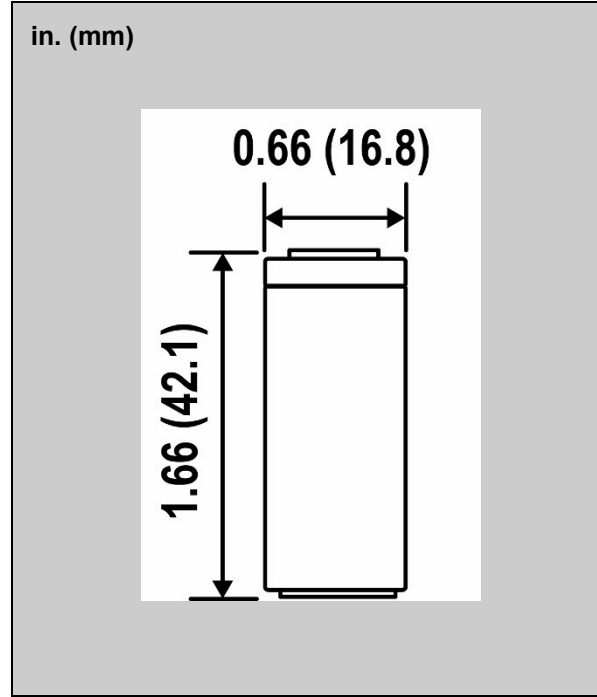

### Specifications

Nominal Voltage		1.2 Volt
Rated Capacity		1000 mAh
Dimensions	Diameter in. (mm)	0.66 (16.8)
	Height in. (mm)	1.66 (42.1)
	Height with solder tabs	1.70 (43.1)
	Weight Approx.	30 gm
	Internal Resistance	< 40 mΩ
	Standard Charge (0.1C)	100 mA
	Trickle Charge	(0.03C)~(0.05C)
	Fast Charge ΔV	1000 mA
Recommended Operating Temperature Range	Std/Trickle Charge	20±5°C
	Fast Charge	20±5°C
	Discharge	20±5°C
	Storage	-20°C to 45°C
Standard Discharge (0.2C) Cut Off Voltage		1.0V per cell
High Rate Discharge (1 C) Cut Off Voltage		1.0V per cell

### Dimensions