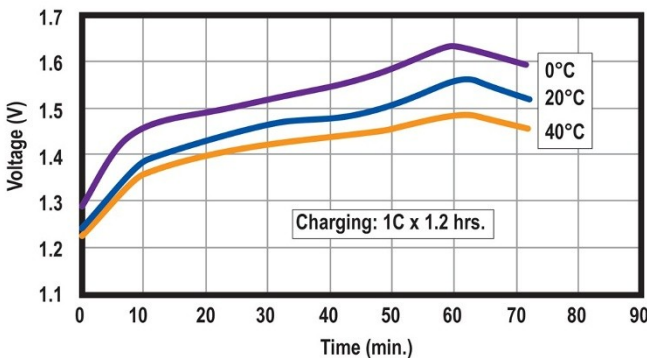

### Specifications

Nominal Voltage		1.2 Volt
Rated Capacity		1000 mAh
Dimensions	Diameter in. (mm)	0.66 (16.8)
	Height in. (mm)	1.66 (42.1)
	Height with solder tabs	1.70 (43.1)
	Weight Approx.	30 gm
	Internal Resistance	< 40 mΩ
	Standard Charge (0.1C)	100 mA
	Trickle Charge	(0.03C)~(0.05C)
	Fast Charge ΔV	1000 mA
Recommended Operating Temperature Range	Std/Trickle Charge	20±5°C
	Fast Charge	20±5°C
	Discharge	20±5°C
	Storage	-20°C to 45°C
Standard Discharge (0.2C) Cut Off Voltage		1.0V per cell
High Rate Discharge (1 C) Cut Off Voltage		1.0V per cell

### Dimensions

## Charging and Discharging Characteristics

Discharge

Standard Charge

Fast Charge

Trickle Charge

▲ Standard Battery Cycle Life ▲

▲ Fast Charging Cycle Life ▲

▲ Cycle Life Using Trickle Charging ▲