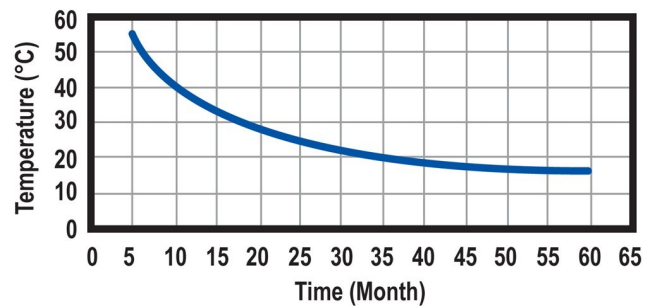

### Specifications

Nominal Voltage		1.2 Volt
Rated Capacity		600 mAh
Dimensions	Diameter in. (mm)	0.56 (14.1)
	Height in. (mm)	1.95 (49.5)
	Height with solder tabs	1.99 (50.5)
	Weight Approx.	18 gm
	Internal Resistance	< 27 mΩ
	Standard Charge (0.1C)	60 mA
	Trickle Charge	(0.03C)~(0.05C)
	Fast Charge ΔV	600 mA
Recommended Operating Temperature Range	Std/Trickle Charge	20±5°C
	Fast Charge	20±5°C
	Discharge	20±5°C
	Storage	-20°C to 45°C
Standard Discharge (0.2C) Cut Off Voltage		1.0V per cell
High Rate Discharge (1 C) Cut Off Voltage		1.0V per cell

### Dimensions

## Charging and Discharging Characteristics

Discharge

Standard Charge

Fast Charge

Trickle Charge

▲ Standard Battery Cycle Life ▲

▲ Fast Charging Cycle Life ▲

▲ Cycle Life Using Trickle Charging ▲