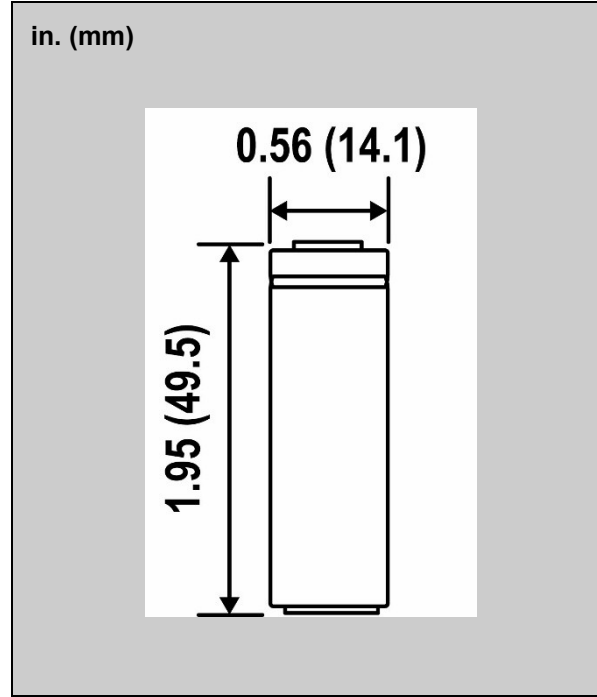

### Specifications

Nominal Voltage		1.2 Volt
Rated Capacity		600 mAh
Dimensions	Diameter in. (mm)	0.56 (14.1)
	Height in. (mm)	1.95 (49.5)
	Height with solder tabs	1.99 (50.5)
	Weight Approx.	18 gm
	Internal Resistance	< 27 mΩ
	Standard Charge (0.1C)	60 mA
	Trickle Charge	(0.03C)~(0.05C)
	Fast Charge ΔV	600 mA
Recommended Operating Temperature Range	Std/Trickle Charge	20±5°C
	Fast Charge	20±5°C
	Discharge	20±5°C
	Storage	-20°C to 45°C
Standard Discharge (0.2C) Cut Off Voltage		1.0V per cell
High Rate Discharge (1 C) Cut Off Voltage		1.0V per cell

### Dimensions