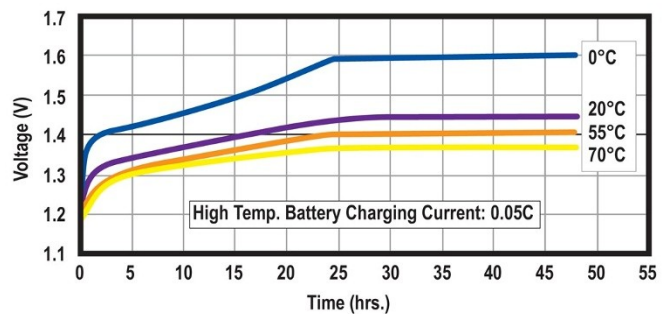

### Specifications

Nominal Voltage		1.2 Volt
Rated Capacity		600 mAh
Dimensions	Diameter in. (mm)	0.56 (14.1)
	Height in. (mm)	1.95 (49.5)
	Height with solder tabs	1.99 (50.5)
	Weight Approx.	18 gm
	Internal Resistance	< 27 mΩ
	Standard Charge (0.1C)	60 mA
	Trickle Charge	(0.03C)~(0.05C)
	Fast Charge ΔV	600 mA
Recommended Operating Temperature Range	Std/Trickle Charge	20±5°C
	Fast Charge	20±5°C
	Discharge	20±5°C
	Storage	-20°C to 45°C
Standard Discharge (0.2C) Cut Off Voltage		1.0V per cell
High Rate Discharge (1 C) Cut Off Voltage		1.0V per cell

### Dimensions

## Charging and Discharging Characteristics

Discharge

Standard Charge

Fast Charge

Trickle Charge

▲ Standard Battery Cycle Life ▲

▲ Fast Charging Cycle Life ▲

▲ Cycle Life Using Trickle Charging ▲