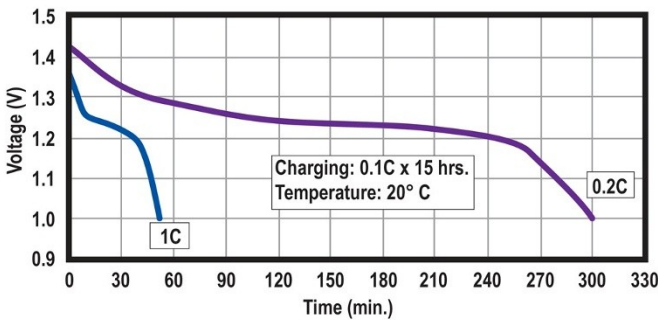

Charging and Discharging Characteristics

Discharge