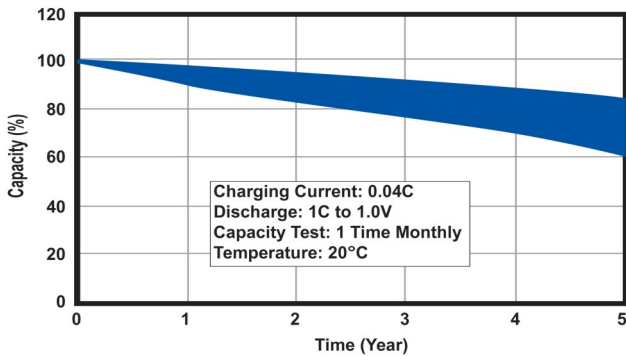

### Specifications

Nominal Voltage		1.2 Volt
Rated Capacity		600 mAh
Dimensions	Diameter in. (mm)	0.56 (14.1)
	Height in. (mm)	1.95 (49.5)
	Height with solder tabs	1.99 (50.5)
	Weight Approx.	18 gm
	Internal Resistance	< 27 mΩ
	Standard Charge (0.1C)	60 mA
	Trickle Charge	(0.03C)~(0.05C)
	Fast Charge ΔV	600 mA
Recommended Operating Temperature Range	Std/Trickle Charge	20±5°C
	Fast Charge	20±5°C
	Discharge	20±5°C
	Storage	-20°C to 45°C
Standard Discharge (0.2C) Cut Off Voltage		1.0V per cell
High Rate Discharge (1 C) Cut Off Voltage		1.0V per cell

## Charging and Discharging Characteristics

Discharge

Standard Charge

Fast Charge

Trickle Charge

▲ Standard Battery Cycle Life ▲

▲ Fast Charging Cycle Life ▲

▲ Cycle Life Using Trickle Charging ▲