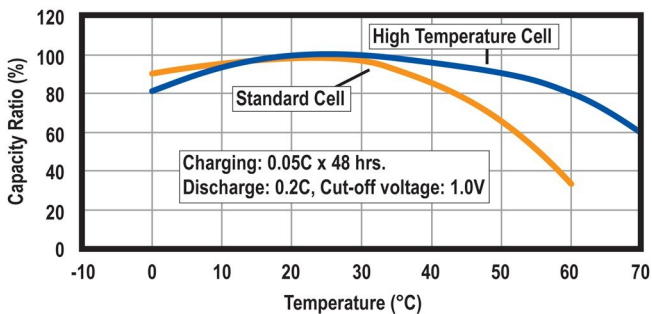

▲ Capacity vs. Temperature ▲