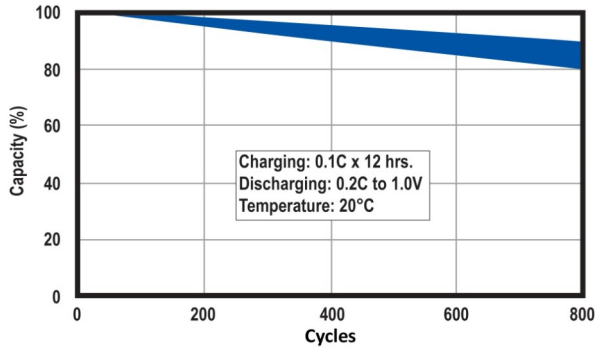

### Specifications

Nominal Voltage		1.2 Volt
Rated Capacity		600 mAh
Dimensions	Diameter in. (mm)	0.56 (14.1)
	Height in. (mm)	1.95 (49.5)
	Height with solder tabs	1.99 (50.5)
	Weight Approx.	18 gm
	Internal Resistance	< 27 mΩ
	Standard Charge (0.1C)	60 mA
	Trickle Charge	(0.03C)~(0.05C)
	Fast Charge ΔV	600 mA
Recommended Operating Temperature Range	Std/Trickle Charge	20±5°C
	Fast Charge	20±5°C
	Discharge	20±5°C
	Storage	-20°C to 45°C
Standard Discharge (0.2C) Cut Off Voltage		1.0V per cell
High Rate Discharge (1 C) Cut Off Voltage		1.0V per cell

### Dimensions

## Charging and Discharging Characteristics

Discharge

Standard Charge

Fast Charge

Trickle Charge

▲ Standard Battery Cycle Life ▲

▲ Fast Charging Cycle Life ▲

▲ Cycle Life Using Trickle Charging ▲