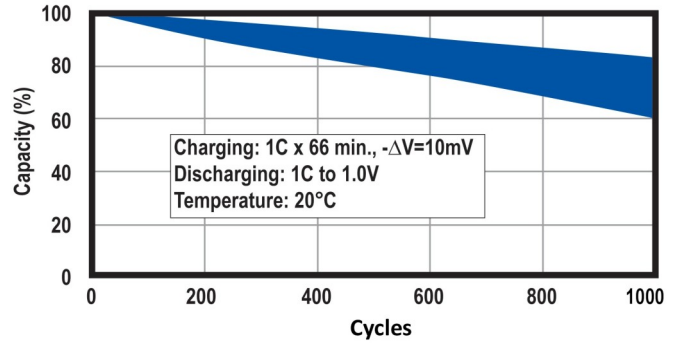

### Specifications

Nominal Voltage		1.2 Volt
Rated Capacity		600 mAh
Dimensions	Diameter in. (mm)	0.56 (14.1)
	Height in. (mm)	1.95 (49.5)
	Height with solder tabs	1.99 (50.5)
	Weight Approx.	18 gm
	Internal Resistance	< 27 mΩ
	Standard Charge (0.1C)	60 mA
	Trickle Charge	(0.03C)~(0.05C)
	Fast Charge ΔV	600 mA
Recommended Operating Temperature Range	Std/Trickle Charge	20±5°C
	Fast Charge	20±5°C
	Discharge	20±5°C
	Storage	-20°C to 45°C
Standard Discharge (0.2C) Cut Off Voltage		1.0V per cell
High Rate Discharge (1 C) Cut Off Voltage		1.0V per cell

### Dimensions

## Charging and Discharging Characteristics

Discharge

Standard Charge

Fast Charge

Trickle Charge

▲ Standard Battery Cycle Life ▲

▲ Fast Charging Cycle Life ▲

▲ Cycle Life Using Trickle Charging ▲