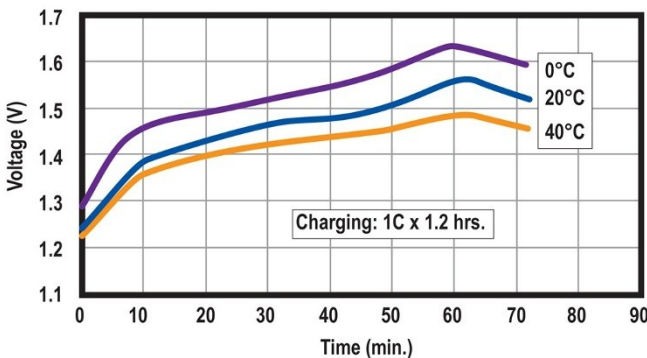

### Specifications

Nominal Voltage		1.2 Volt
Rated Capacity		600 mAh
Dimensions	Diameter in. (mm)	0.56 (14.1)
	Height in. (mm)	1.95 (49.5)
	Height with solder tabs	1.99 (50.5)
	Weight Approx.	18 gm
	Internal Resistance	< 27 mΩ
	Standard Charge (0.1C)	60 mA
	Trickle Charge	(0.03C)~(0.05C)
	Fast Charge ΔV	600 mA
Recommended Operating Temperature Range	Std/Trickle Charge	20±5°C
	Fast Charge	20±5°C
	Discharge	20±5°C
	Storage	-20°C to 45°C
Standard Discharge (0.2C) Cut Off Voltage		1.0V per cell
High Rate Discharge (1 C) Cut Off Voltage		1.0V per cell

### Dimensions

## Charging and Discharging Characteristics

Discharge

Standard Charge

Fast Charge

Trickle Charge

▲ Standard Battery Cycle Life ▲

▲ Fast Charging Cycle Life ▲

▲ Cycle Life Using Trickle Charging ▲