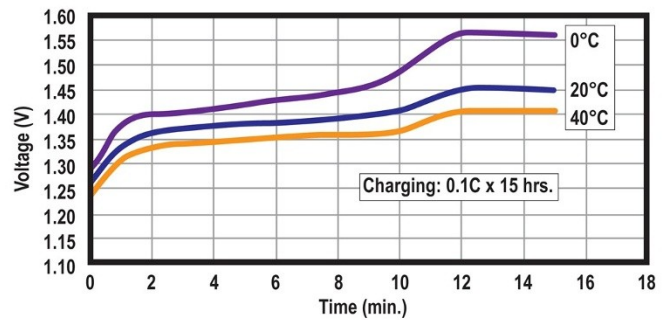

Standard Charge