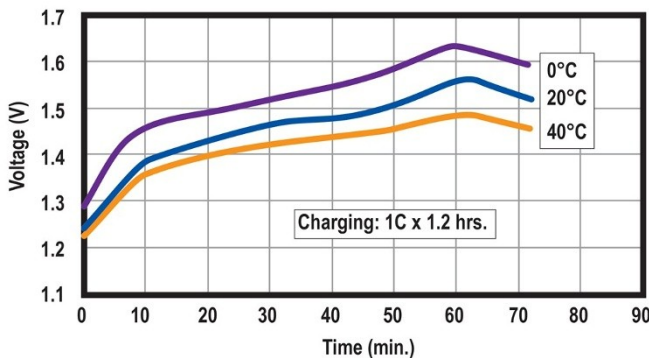

Sealed Nickel Cadmium Batteries

Model: PS-CX

Specifications

| | | |
|---|-------------------------|-----------------|
| Nominal Voltage | | 1.2 Volt |
| Rated Capacity | | 2500 mAh |
| Dimensions | Diameter in. (mm) | 1.00 (25.3) |
| | Height in. (mm) | 1.93 (49.0) |
| | Height with solder tabs | 1.97 (50.0) |
| | Weight Approx. | 64 gm |
| | Internal Resistance | < 20 mΩ |
| | Standard Charge (0.1C) | 250 mA |
| | Trickle Charge | (0.03C)~(0.05C) |
| | Fast Charge ΔV | 1250 mA |
| Recommended Operating Temperature Range | Std/Trickle Charge | 20±5°C |
| | Fast Charge | 20±5°C |
| | Discharge | 20±5°C |
| | Storage | -20°C to 45° |
| Standard Discharge (0.2C) Cut Off Voltage | | 1.0V per cell |
| High Rate Discharge (1 C) Cut Off Voltage | | 1.0V per cell |

Dimensions

Charging and Discharging Characteristics

Discharge

Standard Charge

Fast Charge

Trickle Charge

▲ Standard Battery Cycle Life ▲

▲ Fast Charging Cycle Life ▲

▲ Cycle Life Using Trickle Charging ▲

▲ Stand-by Battery Life ▲

▲ Capacity vs. Temperature ▲

▲ Retained Capacity In Storage ▲

Corporate Headquarters and Domestic Sales

Power-Sonic Corporation • 7550 Panasonic Way • San Diego, CA 92154 • U.S.A