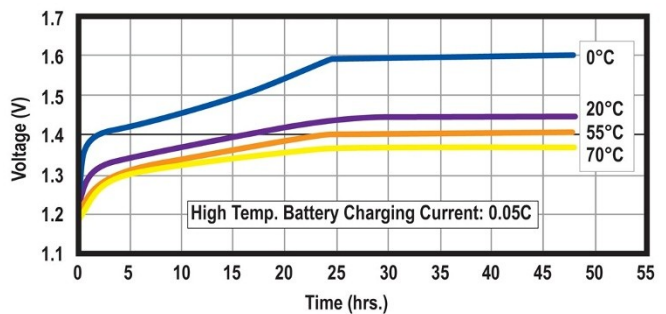

Sealed Nickel Cadmium Batteries

Model: PS-CX

Specifications

| | | |
|---|-------------------------|-----------------|
| Nominal Voltage | | 1.2 Volt |
| Rated Capacity | | 2500 mAh |
| Dimensions | Diameter in. (mm) | 1.00 (25.3) |
| | Height in. (mm) | 1.93 (49.0) |
| | Height with solder tabs | 1.97 (50.0) |
| | Weight Approx. | 64 gm |
| | Internal Resistance | < 20 mΩ |
| | Standard Charge (0.1C) | 250 mA |
| | Trickle Charge | (0.03C)~(0.05C) |
| | Fast Charge ΔV | 1250 mA |
| Recommended Operating Temperature Range | Std/Trickle Charge | 20±5°C |
| | Fast Charge | 20±5°C |
| | Discharge | 20±5°C |
| | Storage | -20°C to 45° |
| Standard Discharge (0.2C) Cut Off Voltage | | 1.0V per cell |
| High Rate Discharge (1 C) Cut Off Voltage | | 1.0V per cell |

Dimensions

Charging and Discharging Characteristics

Discharge

Standard Charge

Fast Charge

Trickle Charge

▲ Standard Battery Cycle Life ▲

▲ Fast Charging Cycle Life ▲

▲ Cycle Life Using Trickle Charging ▲

▲ Stand-by Battery Life ▲

▲ Capacity vs. Temperature ▲

▲ Retained Capacity In Storage ▲

Corporate Headquarters and Domestic Sales

Power-Sonic Corporation • 7550 Panasonic Way • San Diego, CA 92154 • U.S.A