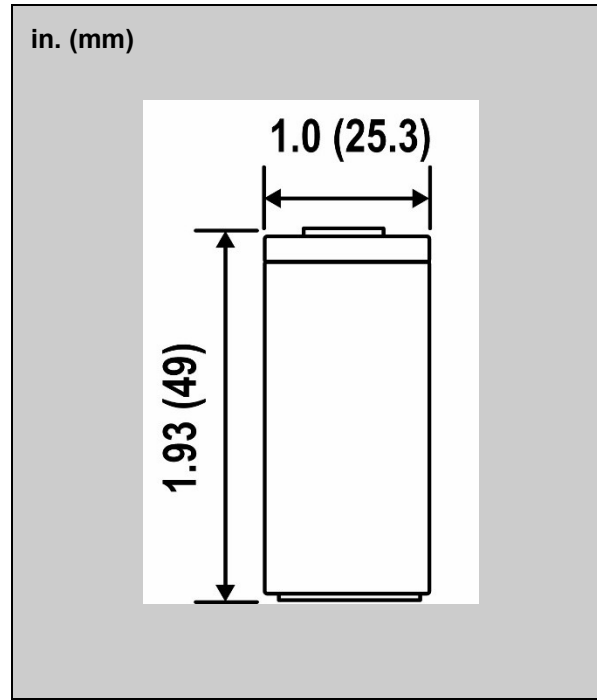

Sealed Nickel Cadmium Batteries

Model: PS-CX

Specifications

Nominal Voltage		1.2 Volt
Rated Capacity		2500 mAh
Dimensions	Diameter in. (mm)	1.00 (25.3)
	Height in. (mm)	1.93 (49.0)
	Height with solder tabs	1.97 (50.0)
	Weight Approx.	64 gm
	Internal Resistance	< 20 mΩ
	Standard Charge (0.1C)	250 mA
	Trickle Charge	(0.03C)~(0.05C)
	Fast Charge ΔV	1250 mA
Recommended Operating Temperature Range	Std/Trickle Charge	20±5°C
	Fast Charge	20±5°C
	Discharge	20±5°C
	Storage	-20°C to 45°
Standard Discharge (0.2C) Cut Off Voltage		1.0V per cell
High Rate Discharge (1 C) Cut Off Voltage		1.0V per cell

Dimensions