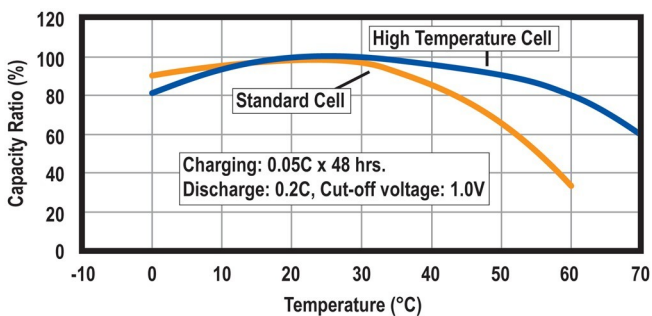

Dimensions

Charging and Discharging Characteristics

Discharge

Standard Charge

Fast Charge

Trickle Charge

▲ Standard Battery Cycle Life ▲

▲ Fast Charging Cycle Life ▲

▲ Cycle Life Using Trickle Charging ▲

▲ Stand-by Battery Life ▲

▲ Capacity vs. Temperature ▲

▲ Retained Capacity In Storage ▲

Corporate Headquarters and Domestic Sales

Power-Sonic Corporation • 7550 Panasonic Way • San Diego, CA 92154 • U.S.A