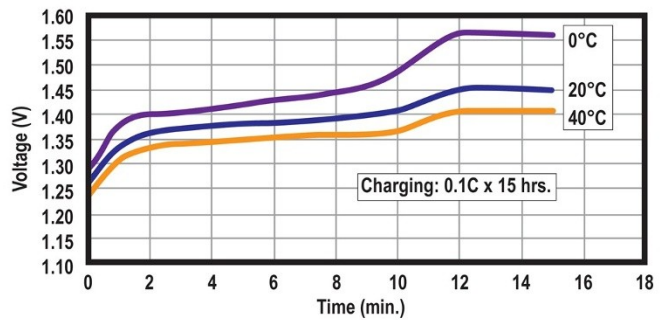

Sealed Nickel Cadmium Batteries

Model: PS-CX

Specifications

| | | |
|---|-------------------------|-----------------|
| Nominal Voltage | | 1.2 Volt |
| Rated Capacity | | 2500 mAh |
| Dimensions | Diameter in. (mm) | 1.00 (25.3) |
| | Height in. (mm) | 1.93 (49.0) |
| | Height with solder tabs | 1.97 (50.0) |
| | Weight Approx. | 64 gm |
| | Internal Resistance | < 20 mΩ |
| | Standard Charge (0.1C) | 250 mA |
| | Trickle Charge | (0.03C)~(0.05C) |
| | Fast Charge ΔV | 1250 mA |
| Recommended Operating Temperature Range | Std/Trickle Charge | 20±5°C |
| | Fast Charge | 20±5°C |
| | Discharge | 20±5°C |
| | Storage | -20°C to 45° |
| Standard Discharge (0.2C) Cut Off Voltage | | 1.0V per cell |
| High Rate Discharge (1 C) Cut Off Voltage | | 1.0V per cell |

Dimensions

Charging and Discharging Characteristics

Discharge

Standard Charge

Fast Charge

Trickle Charge

▲ Standard Battery Cycle Life ▲

▲ Fast Charging Cycle Life ▲