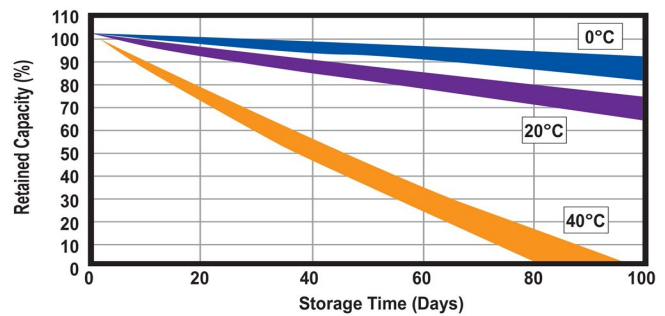

Dimensions

Charging and Discharging Characteristics

Discharge

Standard Charge

Fast Charge

Trickle Charge

▲ Standard Battery Cycle Life ▲

▲ Fast Charging Cycle Life ▲

▲ Cycle Life Using Trickle Charging ▲

▲ Stand-by Battery Life ▲

▲ Capacity vs. Temperature ▲

▲ Retained Capacity In Storage ▲

Corporate Headquarters and Domestic Sales

Power-Sonic Corporation • 7550 Panasonic Way • San Diego, CA 92154 • U.S.A