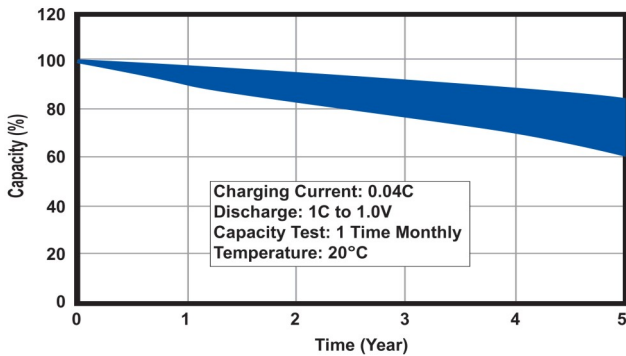

Dimensions

Charging and Discharging Characteristics

Discharge

Standard Charge

Fast Charge

Trickle Charge

▲ Standard Battery Cycle Life ▲

▲ Fast Charging Cycle Life ▲

▲ Cycle Life Using Trickle Charging ▲

▲ Stand-by Battery Life ▲

▲ Capacity vs. Temperature ▲

▲ Retained Capacity In Storage ▲

Corporate Headquarters and Domestic Sales

Power-Sonic Corporation • 7550 Panasonic Way • San Diego, CA 92154 • U.S.A