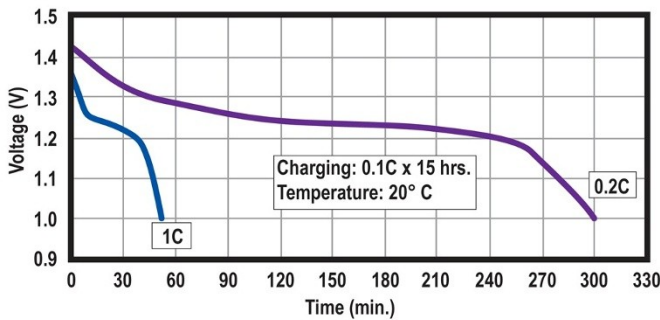

Sealed Nickel Cadmium Batteries

Model: PS-CX

Specifications

| | | |
|---|-------------------------|-----------------|
| Nominal Voltage | | 1.2 Volt |
| Rated Capacity | | 2500 mAh |
| Dimensions | Diameter in. (mm) | 1.00 (25.3) |
| | Height in. (mm) | 1.93 (49.0) |
| | Height with solder tabs | 1.97 (50.0) |
| | Weight Approx. | 64 gm |
| | Internal Resistance | < 20 mΩ |
| | Standard Charge (0.1C) | 250 mA |
| | Trickle Charge | (0.03C)~(0.05C) |
| | Fast Charge ΔV | 1250 mA |
| Recommended Operating Temperature Range | Std/Trickle Charge | 20±5°C |
| | Fast Charge | 20±5°C |
| | Discharge | 20±5°C |
| | Storage | -20°C to 45° |
| Standard Discharge (0.2C) Cut Off Voltage | | 1.0V per cell |
| High Rate Discharge (1 C) Cut Off Voltage | | 1.0V per cell |

Dimensions

Charging and Discharging Characteristics

Discharge

Standard Charge

Fast Charge

Trickle Charge

▲ Standard Battery Cycle Life ▲

▲ Fast Charging Cycle Life ▲