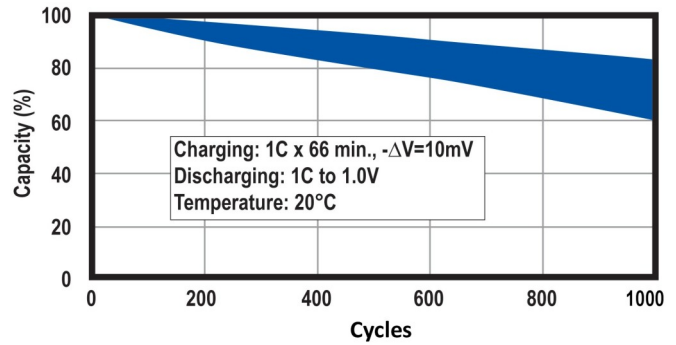

Sealed Nickel Cadmium Batteries

Model: PS-CX

Specifications

| | | |
|---|-------------------------|-----------------|
| Nominal Voltage | | 1.2 Volt |
| Rated Capacity | | 2500 mAh |
| Dimensions | Diameter in. (mm) | 1.00 (25.3) |
| | Height in. (mm) | 1.93 (49.0) |
| | Height with solder tabs | 1.97 (50.0) |
| | Weight Approx. | 64 gm |
| | Internal Resistance | < 20 mΩ |
| | Standard Charge (0.1C) | 250 mA |
| | Trickle Charge | (0.03C)~(0.05C) |
| | Fast Charge ΔV | 1250 mA |
| Recommended Operating Temperature Range | Std/Trickle Charge | 20±5°C |
| | Fast Charge | 20±5°C |
| | Discharge | 20±5°C |
| | Storage | -20°C to 45° |
| Standard Discharge (0.2C) Cut Off Voltage | | 1.0V per cell |
| High Rate Discharge (1 C) Cut Off Voltage | | 1.0V per cell |

Dimensions

Charging and Discharging Characteristics

Discharge

Standard Charge

Fast Charge

Trickle Charge

▲ Standard Battery Cycle Life ▲

▲ Fast Charging Cycle Life ▲

▲ Cycle Life Using Trickle Charging ▲

▲ Stand-by Battery Life ▲

▲ Capacity vs. Temperature ▲

▲ Retained Capacity In Storage ▲

Corporate Headquarters and Domestic Sales

Power-Sonic Corporation • 7550 Panasonic Way • San Diego, CA 92154 • U.S.A