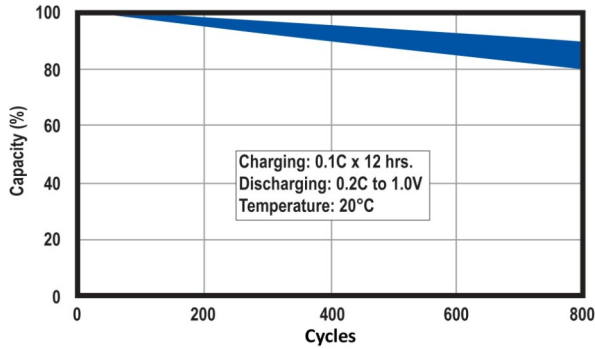

Dimensions

Charging and Discharging Characteristics

Discharge

Standard Charge

Fast Charge

Trickle Charge

▲ Standard Battery Cycle Life ▲

▲ Fast Charging Cycle Life ▲

▲ Cycle Life Using Trickle Charging ▲

▲ Stand-by Battery Life ▲

▲ Capacity vs. Temperature ▲

▲ Retained Capacity In Storage ▲

Corporate Headquarters and Domestic Sales

Power-Sonic Corporation • 7550 Panasonic Way • San Diego, CA 92154 • U.S.A