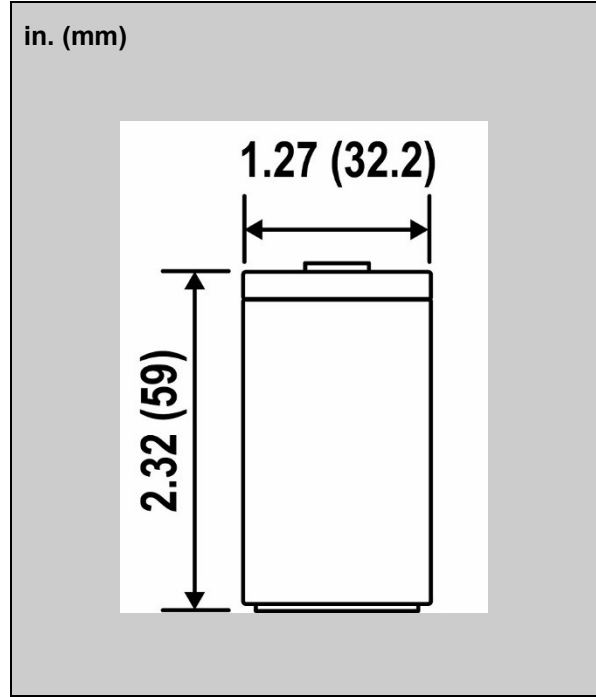

### Specifications

Nominal Voltage		1.2 Volt
Rated Capacity		4000 mAh
Dimensions	Diameter in. (mm)	1.27 (32.2)
	Height in. (mm)	2.32 (59.0)
	Height with solder tabs	2.36 (60.0)
	Weight Approx.	138 gm
	Internal Resistance	<9 mΩ
	Standard Charge (0.1C)	400 mA
	Trickle Charge	(0.03C)~(0.05C)
	Fast Charge ΔV	n/a
Recommended Operating Temperature Range	Std/Trickle Charge	0 to 70°C
	Fast Charge	0 to 70°C
	Discharge	-20 to 70°C
	Storage	-20 to 60°C
Standard Discharge (0.2C) Cut Off Voltage		1.0V per cell
High Rate Discharge (1 C) Cut Off Voltage		1.0V per cell

### Dimensions