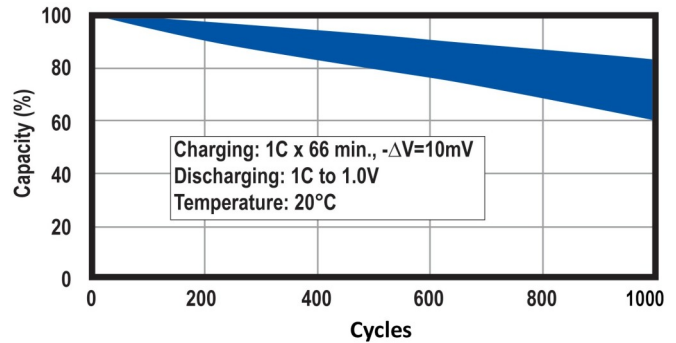

### Specifications

Nominal Voltage		1.2 Volt
Rated Capacity		4000 mAh
Dimensions	Diameter in. (mm)	1.27 (32.2)
	Height in. (mm)	2.32 (59.0)
	Height with solder tabs	2.36 (60.0)
	Weight Approx.	138 gm
	Internal Resistance	<9 mΩ
	Standard Charge (0.1C)	400 mA
	Trickle Charge	(0.03C)~(0.05C)
	Fast Charge ΔV	n/a
Recommended Operating Temperature Range	Std/Trickle Charge	0 to 70°C
	Fast Charge	0 to 70°C
	Discharge	-20 to 70°C
	Storage	-20 to 60°C
Standard Discharge (0.2C) Cut Off Voltage		1.0V per cell
High Rate Discharge (1 C) Cut Off Voltage		1.0V per cell

### Dimensions

## Charging and Discharging Characteristics

Discharge

Standard Charge

Fast Charge

Trickle Charge

**▲ Standard Battery Cycle Life ▲**

**▲ Fast Charging Cycle Life ▲**

**▲ Cycle Life Using Trickle Charging ▲**