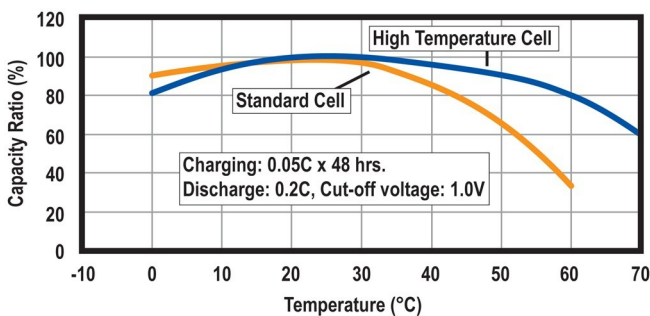

▲ Capacity vs. Temperature ▲