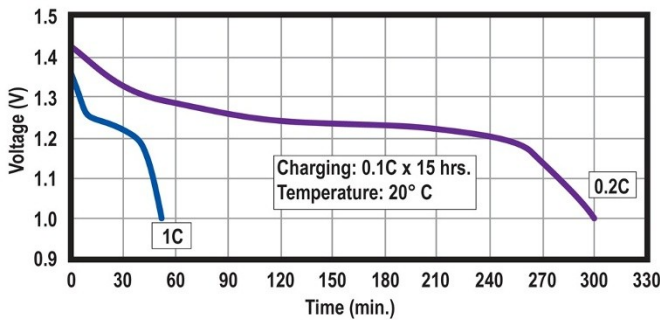

Charging and Discharging Characteristics

Discharge