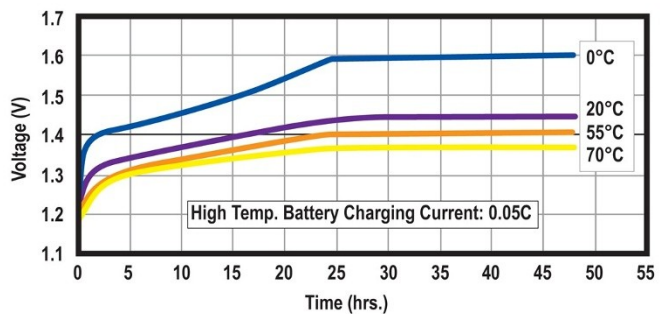

### Specifications

Nominal Voltage		1.2 Volt
Rated Capacity		4000 mAh
Dimensions	Diameter in. (mm)	1.27 (32.2)
	Height in. (mm)	2.32 (59.0)
	Height with solder tabs	2.36 (60.0)
	Weight Approx.	138 gm
	Internal Resistance	<9 mΩ
	Standard Charge (0.1C)	400 mA
	Trickle Charge	(0.03C)~(0.05C)
	Fast Charge ΔV	n/a
Recommended Operating Temperature Range	Std/Trickle Charge	0 to 70°C
	Fast Charge	0 to 70°C
	Discharge	-20 to 70°C
	Storage	-20 to 60°C
Standard Discharge (0.2C) Cut Off Voltage		1.0V per cell
High Rate Discharge (1 C) Cut Off Voltage		1.0V per cell

### Dimensions

## Charging and Discharging Characteristics

Discharge

Standard Charge

Fast Charge

Trickle Charge

**▲ Standard Battery Cycle Life ▲**

**▲ Fast Charging Cycle Life ▲**

**▲ Cycle Life Using Trickle Charging ▲**