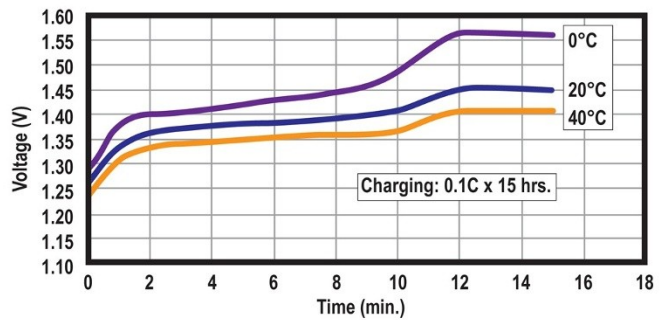

Standard Charge