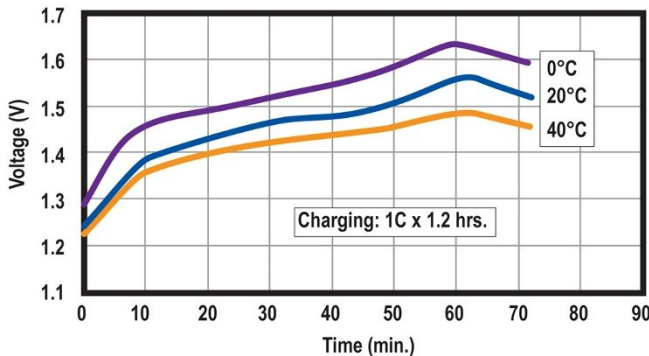

### Specifications

Nominal Voltage		1.2 Volt
Rated Capacity		4000 mAh
Dimensions	Diameter in. (mm)	1.27 (32.2)
	Height in. (mm)	2.32 (59.0)
	Height with solder tabs	2.36 (60.0)
	Weight Approx.	138 gm
	Internal Resistance	<9 mΩ
	Standard Charge (0.1C)	400 mA
	Trickle Charge	(0.03C)~(0.05C)
	Fast Charge ΔV	n/a
Recommended Operating Temperature Range	Std/Trickle Charge	0 to 70°C
	Fast Charge	0 to 70°C
	Discharge	-20 to 70°C
	Storage	-20 to 60°C
Standard Discharge (0.2C) Cut Off Voltage		1.0V per cell
High Rate Discharge (1 C) Cut Off Voltage		1.0V per cell

### Dimensions

## Charging and Discharging Characteristics

Discharge

Standard Charge

Fast Charge

Trickle Charge

**▲ Standard Battery Cycle Life ▲**

**▲ Fast Charging Cycle Life ▲**

**▲ Cycle Life Using Trickle Charging ▲**