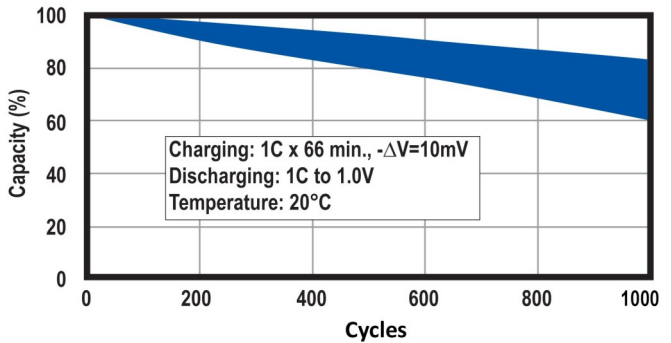

### Specifications

Nominal Voltage		1.2 Volt
Rated Capacity		7000 mAh
Dimensions	Diameter in. (mm)	1.27 (32.2)
	Height in. (mm)	3.50 (89.0)
	Height with solder tabs	3.54 (90)
	Weight Approx.	179 gm
	Internal Resistance	< 7 mΩ
	Standard Charge (0.1C)	700 mA
	Trickle Charge	(0.03C)~(0.05C)
	Fast Charge ΔV	2100 mA
Recommended Operating Temperature Range	Std/Trickle Charge	20±5°C
	Fast Charge	20±5°C
	Discharge	20±5°C
	Storage	-20°C to 45°C
Standard Discharge (0.2C) Cut Off Voltage		1.0V per cell
High Rate Discharge (1 C) Cut Off Voltage		1.0V per cell

### Dimensions

### Charging and Discharging Characteristics

Discharge

Standard Charge

Fast Charge

Trickle Charge

▲ Standard Battery Cycle Life ▲

▲ Fast Charging Cycle Life ▲

▲ Cycle Life Using Trickle Charging ▲

▲ Stand-by Battery Life ▲

▲ Capacity vs. Temperature ▲

▲ Retained Capacity In Storage ▲

**Corporate Headquarters and Domestic Sales**

Power-Sonic Corporation • 7550 Panasonic Way • San Diego, CA 92154 • U.S.A