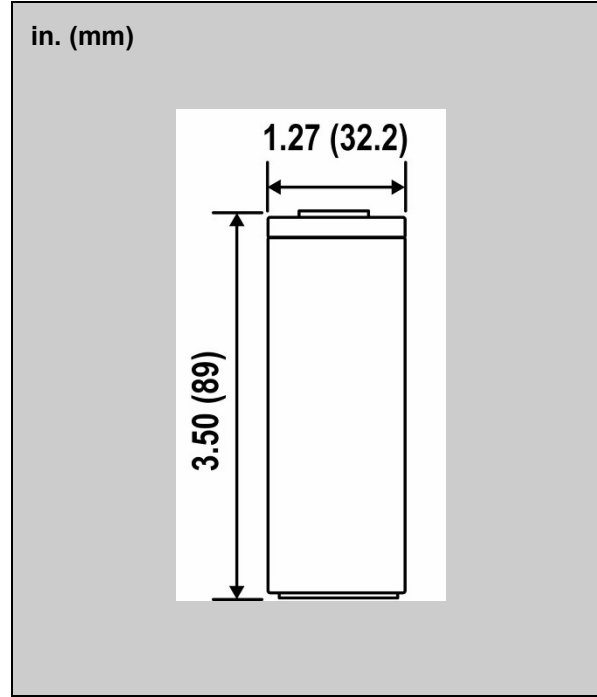

### Specifications

Nominal Voltage		1.2 Volt
Rated Capacity		7000 mAh
Dimensions	Diameter in. (mm)	1.27 (32.2)
	Height in. (mm)	3.50 (89.0)
	Height with solder tabs	3.54 (90)
	Weight Approx.	179 gm
	Internal Resistance	< 7 mΩ
	Standard Charge (0.1C)	700 mA
	Trickle Charge	(0.03C)~(0.05C)
	Fast Charge ΔV	2100 mA
Recommended Operating Temperature Range	Std/Trickle Charge	20±5°C
	Fast Charge	20±5°C
	Discharge	20±5°C
	Storage	-20°C to 45°C
Standard Discharge (0.2C) Cut Off Voltage		1.0V per cell
High Rate Discharge (1 C) Cut Off Voltage		1.0V per cell

### Dimensions