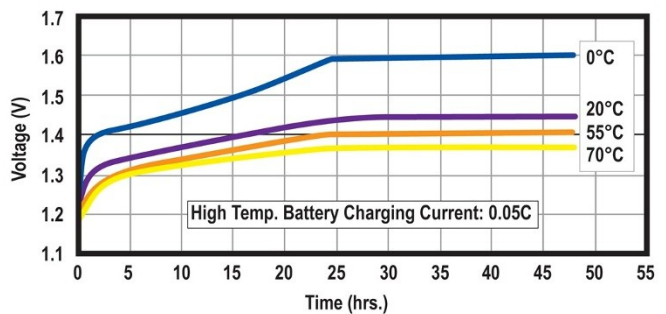

### Specifications

Nominal Voltage		1.2 Volt
Rated Capacity		7000 mAh
Dimensions	Diameter in. (mm)	1.27 (32.2)
	Height in. (mm)	3.50 (89.0)
	Height with solder tabs	3.54 (90)
	Weight Approx.	179 gm
	Internal Resistance	< 7 mΩ
	Standard Charge (0.1C)	700 mA
	Trickle Charge	(0.03C)~(0.05C)
	Fast Charge ΔV	2100 mA
Recommended Operating Temperature Range	Std/Trickle Charge	20±5°C
	Fast Charge	20±5°C
	Discharge	20±5°C
	Storage	-20°C to 45°C
Standard Discharge (0.2C) Cut Off Voltage		1.0V per cell
High Rate Discharge (1 C) Cut Off Voltage		1.0V per cell

### Dimensions

### Charging and Discharging Characteristics

Discharge

Standard Charge

Fast Charge

Trickle Charge

▲ Standard Battery Cycle Life ▲

▲ Fast Charging Cycle Life ▲

▲ Cycle Life Using Trickle Charging ▲