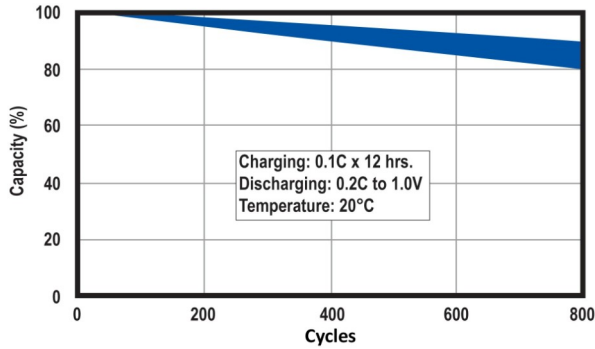

### Specifications

Nominal Voltage		1.2 Volt
Rated Capacity		7000 mAh
Dimensions	Diameter in. (mm)	1.27 (32.2)
	Height in. (mm)	3.50 (89.0)
	Height with solder tabs	3.54 (90)
	Weight Approx.	179 gm
	Internal Resistance	< 7 mΩ
	Standard Charge (0.1C)	700 mA
	Trickle Charge	(0.03C)~(0.05C)
	Fast Charge ΔV	2100 mA
Recommended Operating Temperature Range	Std/Trickle Charge	20±5°C
	Fast Charge	20±5°C
	Discharge	20±5°C
	Storage	-20°C to 45°C
Standard Discharge (0.2C) Cut Off Voltage		1.0V per cell
High Rate Discharge (1 C) Cut Off Voltage		1.0V per cell

### Charging and Discharging Characteristics

Discharge

Standard Charge

Fast Charge

Trickle Charge

▲ Standard Battery Cycle Life ▲

▲ Fast Charging Cycle Life ▲

▲ Cycle Life Using Trickle Charging ▲

▲ Stand-by Battery Life ▲

▲ Capacity vs. Temperature ▲

▲ Retained Capacity In Storage ▲

**Corporate Headquarters and Domestic Sales**

Power-Sonic Corporation • 7550 Panasonic Way • San Diego, CA 92154 • U.S.A