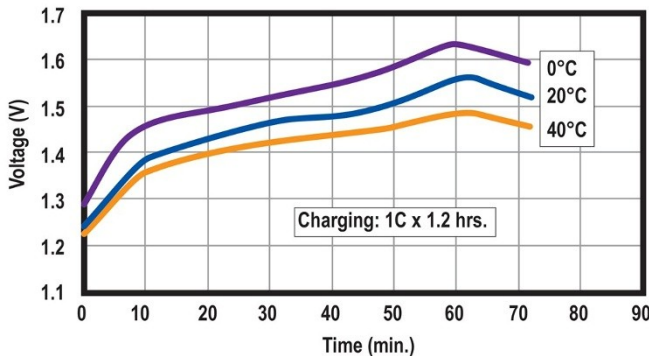

### Specifications

Nominal Voltage		1.2 Volt
Rated Capacity		7000 mAh
Dimensions	Diameter in. (mm)	1.27 (32.2)
	Height in. (mm)	3.50 (89.0)
	Height with solder tabs	3.54 (90)
	Weight Approx.	179 gm
	Internal Resistance	< 7 mΩ
	Standard Charge (0.1C)	700 mA
	Trickle Charge	(0.03C)~(0.05C)
	Fast Charge ΔV	2100 mA
Recommended Operating Temperature Range	Std/Trickle Charge	20±5°C
	Fast Charge	20±5°C
	Discharge	20±5°C
	Storage	-20°C to 45°C
Standard Discharge (0.2C) Cut Off Voltage		1.0V per cell
High Rate Discharge (1 C) Cut Off Voltage		1.0V per cell

### Dimensions

### Charging and Discharging Characteristics

Discharge

Standard Charge

Fast Charge

Trickle Charge

▲ Standard Battery Cycle Life ▲

▲ Fast Charging Cycle Life ▲

▲ Cycle Life Using Trickle Charging ▲