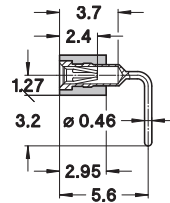

TECHNICAL SPECIFICATIONS (FOR GENERAL SPECS, SEE PAGE 43)

INSULATOR	Black glass filled polyester PCT-GF30-FR
FLAMMABILITY	UL 94V-0
SLEEVE	Brass CuZn36Pb3 (C36000)
CONTACT CLIP (4 FINGER)	Beryllium copper (C17200)
MATING PIN Ø	0.40 to 0.56 mm
FORCES	2 N typ. insertion 1 N typ. withdrawal (polished steel gauge Ø 0.43 mm)
MECHANICAL LIFE	Min. 500 cycles
RATED CURRENT	3 A
CONTACT RESISTANCE	Max. 10 mΩ
DIELECTRIC STRENGTH	Min. 1'000 VRMS

ORDERING INFORMATION ROHS COMPLIANT PARTS

PP PLATING CODE	SLEEVE	CLIP
87	Tin	Flash gold
83	Tin	0.75 µm gold

Other plating on request (see page 178 for plating specs).

NN number of poles. Replace **NN** with the requested number of poles, e.g. 499-83-2**NN**-10-003101 for a double row version with 16 pins becomes 499-83-2**16**-10-003101.

399-PP-1NN-10-003101

Right angle socket connector, single row

AVAILABILITY FROM 2 to 64 contacts
(standard number of contacts: 64)

499-PP-2NN-10-003101

Right angle socket connector, double row

AVAILABILITY FROM 4 to 72 contacts
(standard number of contacts 72):