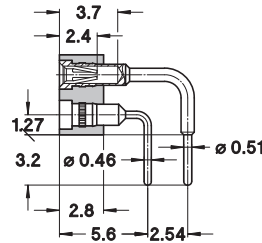

ORDERING INFORMATION ROHS COMPLIANT PARTS

PP PLATING CODE	SLEEVE	CLIP
87	Tin	Flash gold
83	Tin	0.75 µm gold

Other plating on request (see page 178 for plating specs).

NN number of poles. Replace **NN** with the requested number of poles, e.g. 499-83-2**NN**-10-003101 for a double row version with 16 pins becomes 499-83-2**16**-10-003101.

399-PP-1NN-10-003101

Right angle socket connector, single row

AVAILABILITY FROM 2 to 64 contacts
(standard number of contacts: 64)

499-PP-2NN-10-003101

Right angle socket connector, double row

AVAILABILITY FROM 4 to 72 contacts
(standard number of contacts 72):