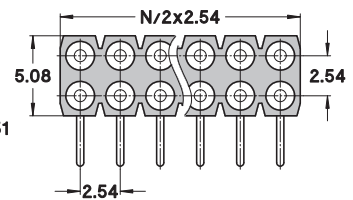

TECHNICAL SPECIFICATIONS (FOR GENERAL SPECS, SEE PAGE 43)

INSULATOR	Black glass filled polyester PCT-GF30-FR
FLAMMABILITY	UL 94V-0
SLEEVE	Brass CuZn36Pb3 (C36000)
CONTACT CLIP (4 FINGER)	Beryllium copper (C17200)
MATING PIN Ø	0.40 to 0.56 mm
FORCES	2 N typ. insertion 1 N typ. withdrawal (polished steel gauge Ø 0.43 mm)
MECHANICAL LIFE	Min. 500 cycles
RATED CURRENT	3 A
CONTACT RESISTANCE	Max. 10 mΩ
DIELECTRIC STRENGTH	Min. 1'000 VRMS

ORDERING INFORMATION ROHS COMPLIANT PARTS

PP PLATING CODE	SLEEVE	CLIP
87	Tin	Flash gold
83	Tin	0.75 µm gold

Other plating on request (see page 178 for plating specs).

NN number of poles. Replace **NN** with the requested number of poles, e.g. 499-83-2**NN**-10-003101 for a double row version with 16 pins becomes 499-83-2**16**-10-003101.

399-PP-1NN-10-003101

Right angle socket connector, single row

AVAILABILITY FROM 2 to 64 contacts
(standard number of contacts: 64)

499-PP-2NN-10-003101

Right angle socket connector, double row

AVAILABILITY FROM 4 to 72 contacts
(standard number of contacts 72):