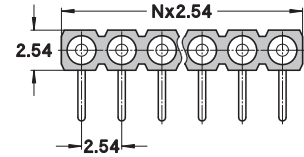

TECHNICAL SPECIFICATIONS (FOR GENERAL SPECS, SEE PAGE 43)

INSULATOR	Black glass filled polyester PCT-GF30-FR
FLAMMABILITY	UL 94V-0
SLEEVE	Brass CuZn36Pb3 (C36000)
CONTACT CLIP (4 FINGER)	Beryllium copper (C17200)
MATING PIN Ø	0.40 to 0.56 mm
FORCES	2 N typ. insertion 1 N typ. withdrawal (polished steel gauge Ø 0.43 mm)
MECHANICAL LIFE	Min. 500 cycles
RATED CURRENT	3 A
CONTACT RESISTANCE	Max. 10 mΩ
DIELECTRIC STRENGTH	Min. 1'000 VRMS

ORDERING INFORMATION ROHS COMPLIANT PARTS

PP PLATING CODE	SLEEVE	CLIP
87	Tin	Flash gold
83	Tin	0.75 µm gold

Other plating on request (see page 178 for plating specs).

NN number of poles. Replace **NN** with the requested number of poles, e.g. 499-83-2**NN**-10-003101 for a double row version with 16 pins becomes 499-83-2**16**-10-003101.

399-PP-1NN-10-003101

Right angle socket connector, single row

AVAILABILITY FROM 2 to 64 contacts
(standard number of contacts: 64)

499-PP-2NN-10-003101

Right angle socket connector, double row

AVAILABILITY FROM 4 to 72 contacts
(standard number of contacts 72):