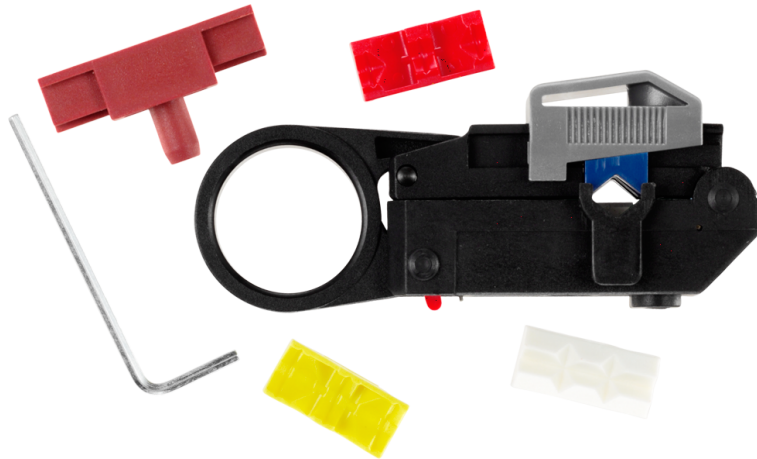

# Corex CX 2xx

Corex CX 2xx is a stripping tool for coaxial cable, Ø 2,5-7,6 mm/0.1-0.3", 2 level stripping.

- Flexible. Strips more coaxial cable sizes (Ø 2.5-7.6 mm/0.1-0.3") than any other comparable stripper.
- Accurate. Strips most cables with machine-like accuracy. Standard cassettes produce the strip lengths required for the majority of connectors. Custom cassettes can be made to order.
- Unique setting gauge gives simple adjustment of blade height for most common cable types.
- Fast. Simply insert the cables, close and rotate to strip.
- Long-lasting. Steel blades tested for more than 1,000 strips per cassette.
- Economical. High productivity, long life and great versatility make Corex a best buy for anyone who needs to strip more than one cable size
- Each tool is delivered with one knife cassette, four v-blocks, gauge and allen-key
- All four cassettes are available as separate items.

#### TECHNICAL DATA

**Length:** 90 mm/3.54"  
**Width:** 25.5 mm/1"  
**Height:** 37.5 mm/1.48"  
**Weight:** 40 gr/0.09 lb  
**Wire size:** 2.5-7.6 mm / 0.1"-0.3"  
**Stripping dimensions mm/mm<sup>2</sup>:**  
adjustable/setting  
**Stripping dimensions inch/AWG:**  
adjustable/setting  
**Cable:** Coaxial cable  
**Description:** Coaxial cable stripper  
Ø 2.5-7.6 mm/0.1-0.3  
**Life span, cycles:** 1,000 strips per  
cassette