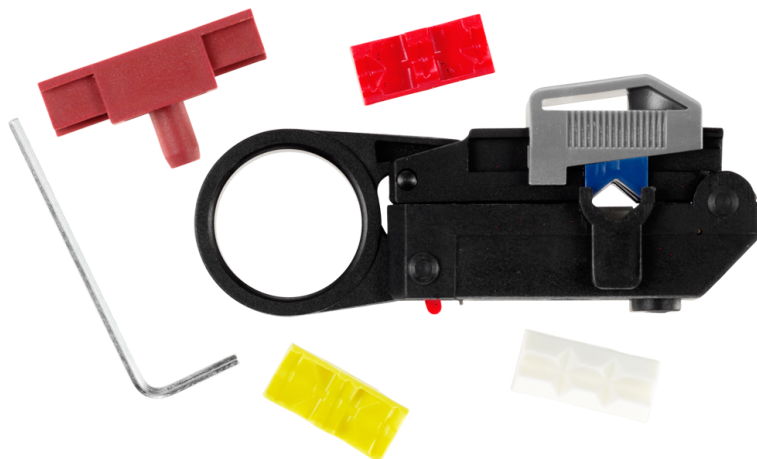

Product

Corex CX 3xx

Corex CX 3xx is a stripping tool for coaxial cable, Ø 2.5-7.6 mm/0.1-0.3", 3 level stripping.

- Flexible. Strips more coaxial cable sizes (Ø 2.5-7.6 mm/0.1-0.3") than any other comparable stripper.
- Accurate. Strips most cables with machine-like accuracy. Standard cassettes produce the strip lengths required for the majority of connectors. Custom cassettes can be made to order.
- Unique setting gauge gives simple adjustment of blade height for most common cable types.
- Fast. Simply insert the cables, close and rotate to strip.
- Long-lasting. Steel blades tested for more than 1,000 strips per cassette.
- Economical. High productivity, long life and great versatility make Corex a best buy for anyone who needs to strip more than one cable size.
- Each tool is delivered with one knife cassette, four v-blocks, gauge and allen-key
- All five cassettes are available as separate items.

TECHNICAL DATA

Length: 90 mm/3.54"

Width: 25.5 mm/1"

Height: 37.5 mm/1.48"

Weight: 40 gr/0.09 lb

Wire size: 2.5-7.6 mm / 0.1"-0.3"

Stripping dimensions mm/mm²:
adjustable/setting

Stripping dimensions inch/AWG:
adjustable/setting

Cable: Coaxial cable

Description: Coaxial cable stripper
Ø 2.5-7.6 mm/0.1-0.3

Life span, cycles: 1,000 strips per cassette

	Cassette Colour	Blade Spacing(B)	Blade Spacing(C)

CX 309	white	2,5/0.10	6,8/0.266
CX 301	brown	2,7/0.109	8,3/0.328
CX 300	black	5,5/0.220	5,5/0.220
CX 305	green	6,0/0.235	6,0/0.235
CX 399	dark brown	3,5/0.138	7,5/0.295