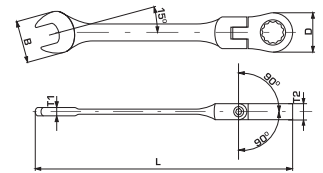

3 FLEXIBLE RATCHET COMBINATION SPANNERS PROLINE HD®

• КОМБИНИРОВАННЫЕ ТРЕЩОТОЧНЫЕ КЛЮЧИ С ШАРНИРОМ • MAULRINGSCHLÜSSEL MIT RATSCHHE UND GELENK

• Forged • Chromium-plated • Satin • Joint range of motion: ±90°
• Minimum work angle: 15°

Code	Size (mm)	L (mm)	B (mm)	D (mm)	T1 (mm)	T2 (mm)	BOX	BOX
35448	8	135	17.0	17.4	4.9	7.4	x	10/100
35449	9	158	20.8	20.9	5.8	7.4	x	10/100
35450	10	160	20.8	20.9	5.8	7.4	x	10/100
35451	11	175	25.1	23.4	6.2	8.7	x	10/100
35452	12	175	25.1	23.4	6.2	8.7	x	10/100
35453	13	185	27.2	24.9	6.4	8.7	x	10/100
35454	14	193	29.3	27.4	7.0	8.7	x	10/100
35455	15	220	33.0	30.4	7.4	10.3	x	10/100
35456	16	213	33.0	30.4	7.4	10.3	x	10/100
35457	17	230	35.2	31.9	8.2	10.3	x	10/100
35458	18	249	39.4	34.5	9.0	10.5	x	10/80
35459	19	250	39.4	34.5	9.0	10.5	x	10/80

2 FLEXIBLE RATCHET COMBINATION SPANNERS SET PROLINE HD®

• НАБОР КОМБИНИРОВАННЫХ ТРЕЩОТОЧНЫХ КЛЮЧЕЙ
• FLEXIBLER KNARREN-KOMBINATIONSSCHLÜSSEL SET