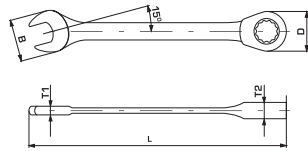

1 RATCHET COMBINATION SPANNERS PROLINE HD®

• КОМБИНИРОВАННЫЕ ТРЕЩОТОЧНЫЕ КЛЮЧИ • MAULRINGSCHLÜSSEL MIT RATSCHHE

• Forged • Chromium-plated • Satin • Minimum work angle: 5°

| Code | Size (mm) | L (mm) | B (mm) | D (mm) | T1 (mm) | T2 (mm) | BOX | BOX |
|-------|-----------|--------|--------|--------|---------|---------|-----|--------|
| 35468 | 8 | 134.4 | 16.7 | 17.1 | 4.7 | 7.4 | x | 10/100 |
| 35469 | 9 | 158.5 | 21.0 | 21.0 | 5.5 | 7.4 | x | 10/100 |
| 35470 | 10 | 158.5 | 21.0 | 21.0 | 5.5 | 7.4 | x | 10/100 |
| 35471 | 11 | 164.6 | 23.0 | 22.6 | 6.0 | 8.7 | x | 10/100 |
| 35472 | 12 | 167.7 | 25.0 | 23.8 | 6.2 | 8.7 | x | 10/100 |
| 35473 | 13 | 177.4 | 27.5 | 24.9 | 6.0 | 8.7 | x | 10/100 |
| 35474 | 14 | 189.5 | 29.0 | 27.0 | 7.0 | 8.7 | x | 10/100 |
| 35475 | 15 | 198.4 | 31.5 | 28.1 | 7.2 | 10.3 | x | 10/100 |
| 35476 | 16 | 205.4 | 33.0 | 29.9 | 7.5 | 10.3 | x | 10/100 |
| 35477 | 17 | 224.4 | 34.9 | 31.9 | 8.0 | 10.3 | x | 10/100 |
| 35478 | 18 | 235.4 | 36.5 | 33.4 | 8.6 | 10.6 | x | 10/100 |
| 35479 | 19 | 246.4 | 38.9 | 34.4 | 8.8 | 10.6 | x | 8/80 |

| Code | Size (mm) | L (mm) | B (mm) | D (mm) | T1 (mm) | T2 (mm) | BOX | BOX |
|-------|-----------|--------|--------|--------|---------|---------|-----|--------|
| 35448 | 8 | 135 | 17.0 | 17.4 | 4.9 | 7.4 | x | 10/100 |
| 35449 | 9 | 158 | 20.8 | 20.9 | 5.8 | 7.4 | x | 10/100 |
| 35450 | 10 | 160 | 20.8 | 20.9 | 5.8 | 7.4 | x | 10/100 |
| 35451 | 11 | 175 | 25.1 | 23.4 | 6.2 | 8.7 | x | 10/100 |
| 35452 | 12 | 175 | 25.1 | 23.4 | 6.2 | 8.7 | x | 10/100 |
| 35453 | 13 | 185 | 27.2 | 24.9 | 6.4 | 8.7 | x | 10/100 |
| 35454 | 14 | 193 | 29.3 | 27.4 | 7.0 | 8.7 | x | 10/100 |
| 35455 | 15 | 220 | 33.0 | 30.4 | 7.4 | 10.3 | x | 10/100 |
| 35456 | 16 | 213 | 33.0 | 30.4 | 7.4 | 10.3 | x | 10/100 |
| 35457 | 17 | 230 | 35.2 | 31.9 | 8.2 | 10.3 | x | 10/100 |
| 35458 | 18 | 249 | 39.4 | 34.5 | 9.0 | 10.5 | x | 10/80 |
| 35459 | 19 | 250 | 39.4 | 34.5 | 9.0 | 10.5 | x | 10/80 |