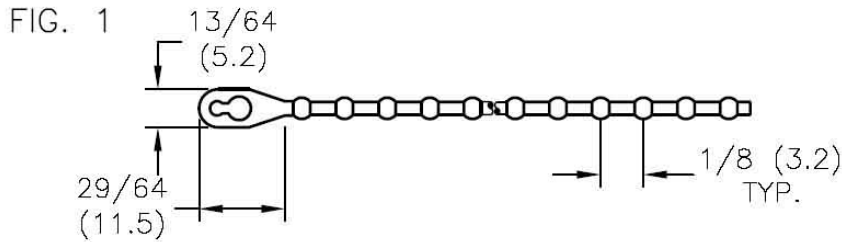

Beaded Ties

FIG. 2

Part Numbers	"A" Length (Approx)	Figure
BTN-4-WHT	4.0 [101.6]	1
BTN-6-WHT	6.0 [152.4]	1
BTN-8-WHT	8-3/4 [222.3]	2
BTN-10-WHT	10-3/4 [273.1]	2

NOTES

1. Material: Nylon 6/6
2. Color: White
3. Flammability Rating: UL94V-2