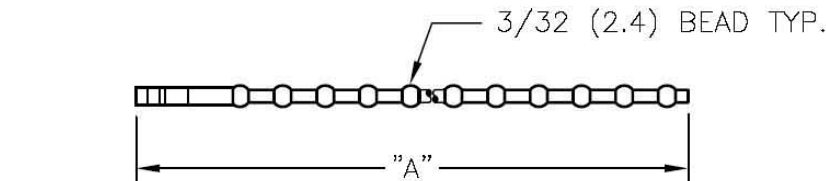

Beaded Ties

FIG. 2

Part Numbers	"A" Length (Approx)	Figure
BTN-4-WHT	4.0 [101.6]	1
BTN-6-WHT	6.0 [152.4]	1
BTN-8-WHT	8-3/4 [222.3]	2
BTN-10-WHT	10-3/4 [273.1]	2

NOTES

1. Material: Nylon 6/6
2. Color: White
3. Flammability Rating: UL94V-2