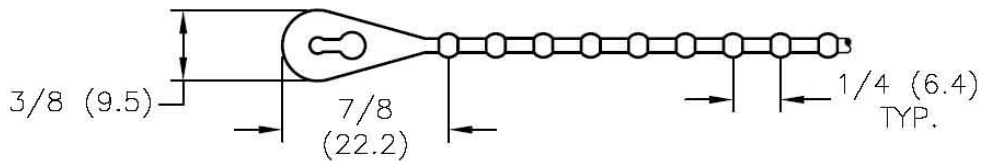

Beaded Ties

FIG. 2

Part Numbers	"A" Length (Approx)	Figure
BTN-4-WHT	4.0 [101.6]	1
BTN-6-WHT	6.0 [152.4]	1
BTN-8-WHT	8-3/4 [222.3]	2
BTN-10-WHT	10-3/4 [273.1]	2

NOTES

1. Material: Nylon 6/6
2. Color: White
3. Flammability Rating: UL94V-2