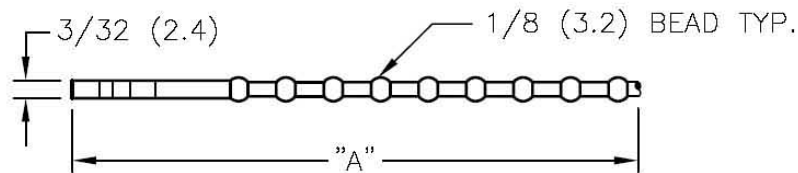

Beaded Ties

FIG. 2

Part Numbers	"A" Length (Approx)	Figure
BTN-4-WHT	4.0 [101.6]	1
BTN-6-WHT	6.0 [152.4]	1
BTN-8-WHT	8-3/4 [222.3]	2
BTN-10-WHT	10-3/4 [273.1]	2

NOTES

1. Material: Nylon 6/6
2. Color: White
3. Flammability Rating: UL94V-2